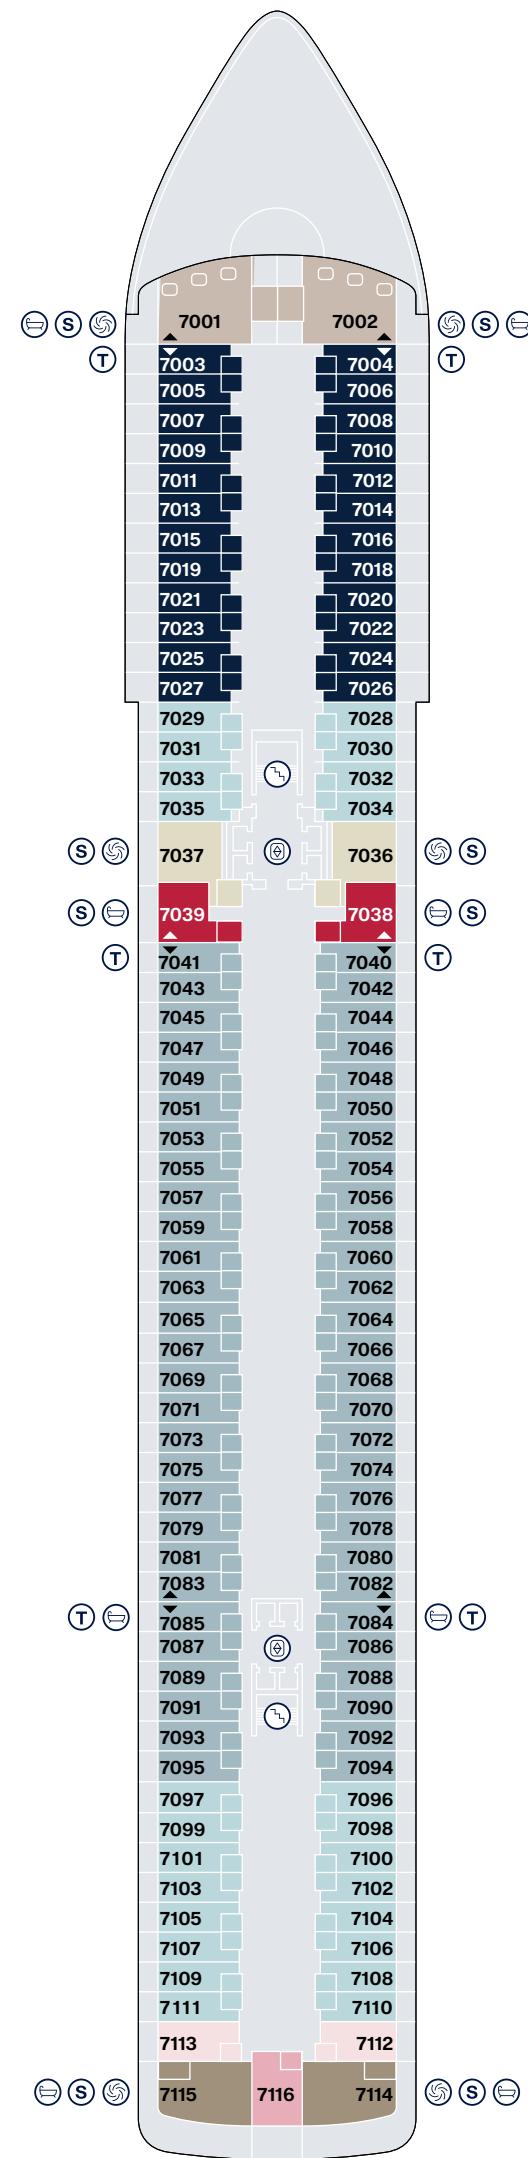

SUITE DECK PLANS

EXPLORA I | EXPLORA II

DECK 6

DECK 7

DECK 8

DECK 9

DECK 10

- OR** OWNER'S RESIDENCE
- CR** COCOON RESIDENCE
- SR** SERENITY RESIDENCE
- RR** RETREAT RESIDENCE
- CO** COVE RESIDENCE
- GP** GRAND PENTHOUSE
- PP** PREMIER PENTHOUSE
- DP** DELUXE PENTHOUSE
- PH** PENTHOUSE
- GT** OCEAN GRAND TERRACE SUITE
- OT4** OCEAN TERRACE SUITE
- OT3** OCEAN TERRACE SUITE
- OT2** OCEAN TERRACE SUITE
- OT1** OCEAN TERRACE SUITE
- PRIVATE WHIRLPOOL
- TWIN BEDS
- DOUBLE SOFA BED
- GUEST LAUNDRY
- ACCESSIBLE SUITES
- BATH
- LIFT
- STAIRCASE
- CONNECTING SUITES

PUBLIC AREA DECK PLANS

EXPLORA I

EXPLORA II

DECK 3

DECK 4

DECK 5

DECK 10

DECK 11

DECK 12

DECK 14

- OR OWNER'S RESIDENCE
- CR COCOON RESIDENCE
- SR SERENITY RESIDENCE
- RR RETREAT RESIDENCE
- CO COVE RESIDENCE
- GP GRAND PENTHOUSE
- PP PREMIER PENTHOUSE
- DP DELUXE PENTHOUSE
- PH PENTHOUSE
- GT OCEAN GRAND TERRACE SUITE
- OT4 OCEAN TERRACE SUITE
- OT3 OCEAN TERRACE SUITE
- OT2 OCEAN TERRACE SUITE
- OT1 OCEAN TERRACE SUITE
- ⊙ PRIVATE WHIRLPOOL
- T TWIN BEDS
- S DOUBLE SOFA BED
- ⊙ GUEST LAUNDRY
- ♿ ACCESSIBLE SUITES
- ♿ BATH
- ⬆ LIFT
- ⬆ STAIRCASE
- ⬆ CONNECTING SUITES