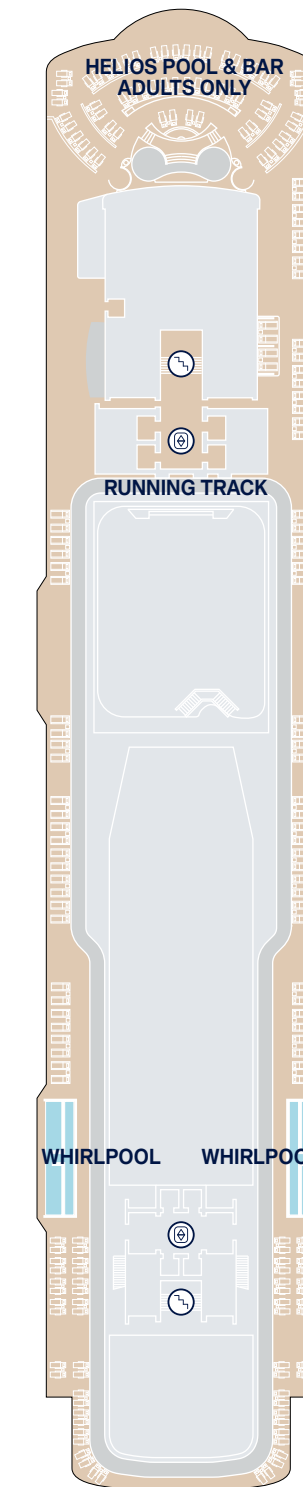

SUITE DECK PLANS

EXPLORA I | EXPLORA II

DECK 6

DECK 7

DECK 8

DECK 9

DECK 10

- OR** OWNER'S RESIDENCE
- CR** COCOON RESIDENCE
- SR** SERENITY RESIDENCE
- RR** RETREAT RESIDENCE
- CO** COVE RESIDENCE
- GP** GRAND PENTHOUSE
- PP** PREMIER PENTHOUSE
- DP** DELUXE PENTHOUSE
- PH** PENTHOUSE
- GT** OCEAN GRAND TERRACE SUITE
- OT4** OCEAN TERRACE SUITE
- OT3** OCEAN TERRACE SUITE
- OT2** OCEAN TERRACE SUITE
- OT1** OCEAN TERRACE SUITE
- PRIVATE WHIRLPOOL
- TWIN BEDS
- DOUBLE SOFA BED
- GUEST LAUNDRY
- ACCESSIBLE SUITES
- BATH
- LIFT
- STAIRCASE
- CONNECTING SUITES

PUBLIC AREA DECK PLANS

EXPLORA I

EXPLORA II

DECK 3

DECK 4

DECK 5

DECK 10

DECK 11

DECK 12

DECK 14

- OR OWNER'S RESIDENCE
- CR COCOON RESIDENCE
- SR SERENITY RESIDENCE
- RR RETREAT RESIDENCE
- CO COVE RESIDENCE
- GP GRAND PENTHOUSE
- PP PREMIER PENTHOUSE
- DP DELUXE PENTHOUSE
- PH PENTHOUSE
- GT OCEAN GRAND TERRACE SUITE
- OT4 OCEAN TERRACE SUITE
- OT3 OCEAN TERRACE SUITE
- OT2 OCEAN TERRACE SUITE
- OT1 OCEAN TERRACE SUITE
- ⊙ PRIVATE WHIRLPOOL
- T TWIN BEDS
- S DOUBLE SOFA BED
- ⊙ GUEST LAUNDRY
- ♿ ACCESSIBLE SUITES
- ♿ BATH
- ⬆ LIFT
- ⬆ STAIRCASE
- ⬆ CONNECTING SUITES