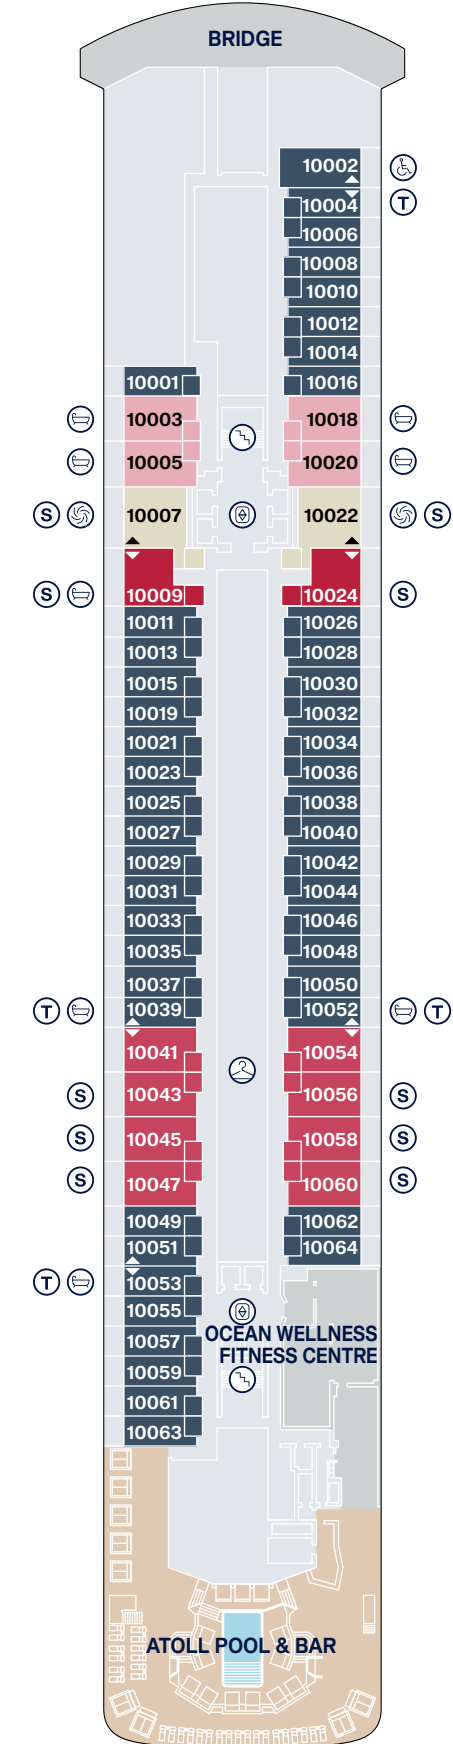

SUITE DECK PLANS

EXPLORA I | EXPLORA II

DECK 6

DECK 7

DECK 8

DECK 9

DECK 10

- OR** OWNER'S RESIDENCE
- CR** COCOON RESIDENCE
- SR** SERENITY RESIDENCE
- RR** RETREAT RESIDENCE
- CO** COVE RESIDENCE
- GP** GRAND PENTHOUSE
- PP** PREMIER PENTHOUSE
- DP** DELUXE PENTHOUSE
- PH** PENTHOUSE
- GT** OCEAN GRAND TERRACE SUITE
- OT4** OCEAN TERRACE SUITE
- OT3** OCEAN TERRACE SUITE
- OT2** OCEAN TERRACE SUITE
- OT1** OCEAN TERRACE SUITE
- PRIVATE WHIRLPOOL
- TWIN BEDS
- DOUBLE SOFA BED
- GUEST LAUNDRY
- ACCESSIBLE SUITES
- BATH
- LIFT
- STAIRCASE
- CONNECTING SUITES

PUBLIC AREA DECK PLANS

EXPLORA I

EXPLORA II

DECK 3

DECK 4

DECK 5

DECK 10

DECK 11

DECK 12

DECK 14

- OR OWNER'S RESIDENCE
- CR COCOON RESIDENCE
- SR SERENITY RESIDENCE
- RR RETREAT RESIDENCE
- CO COVE RESIDENCE
- GP GRAND PENTHOUSE
- PP PREMIER PENTHOUSE
- DP DELUXE PENTHOUSE
- PH PENTHOUSE
- GT OCEAN GRAND TERRACE SUITE
- OT4 OCEAN TERRACE SUITE
- OT3 OCEAN TERRACE SUITE
- OT2 OCEAN TERRACE SUITE
- OT1 OCEAN TERRACE SUITE
- ⊙ PRIVATE WHIRLPOOL
- T TWIN BEDS
- S DOUBLE SOFA BED
- ⊙ GUEST LAUNDRY
- ♿ ACCESSIBLE SUITES
- ♿ BATH
- ⬆ LIFT
- ⬆ STAIRCASE
- ⬆ CONNECTING SUITES