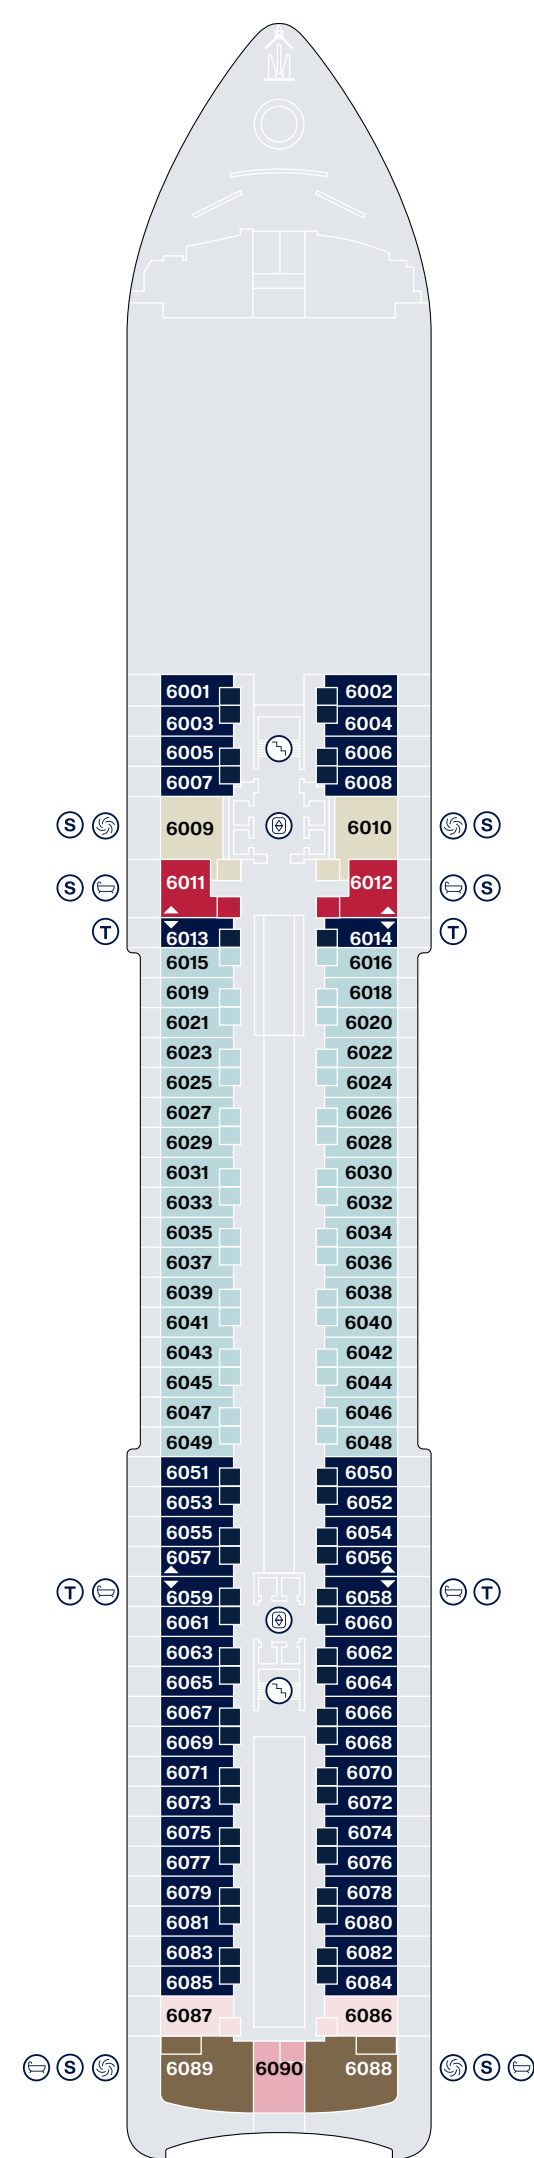

SUITE DECK PLANS

EXPLORA I | EXPLORA II

DECK 6

DECK 7

DECK 8

DECK 9

DECK 10

- OR** OWNER'S RESIDENCE
- CR** COCOON RESIDENCE
- SR** SERENITY RESIDENCE
- RR** RETREAT RESIDENCE
- CO** COVE RESIDENCE
- GP** GRAND PENTHOUSE
- PP** PREMIER PENTHOUSE
- DP** DELUXE PENTHOUSE
- PH** PENTHOUSE
- GT** OCEAN GRAND TERRACE SUITE
- OT4** OCEAN TERRACE SUITE
- OT3** OCEAN TERRACE SUITE
- OT2** OCEAN TERRACE SUITE
- OT1** OCEAN TERRACE SUITE
- PRIVATE WHIRLPOOL
- TWIN BEDS
- DOUBLE SOFA BED
- GUEST LAUNDRY
- ACCESSIBLE SUITES
- BATH
- LIFT
- STAIRCASE
- CONNECTING SUITES

PUBLIC AREA DECK PLANS

EXPLORA I

EXPLORA II

DECK 3

DECK 4

DECK 5

DECK 10

DECK 11