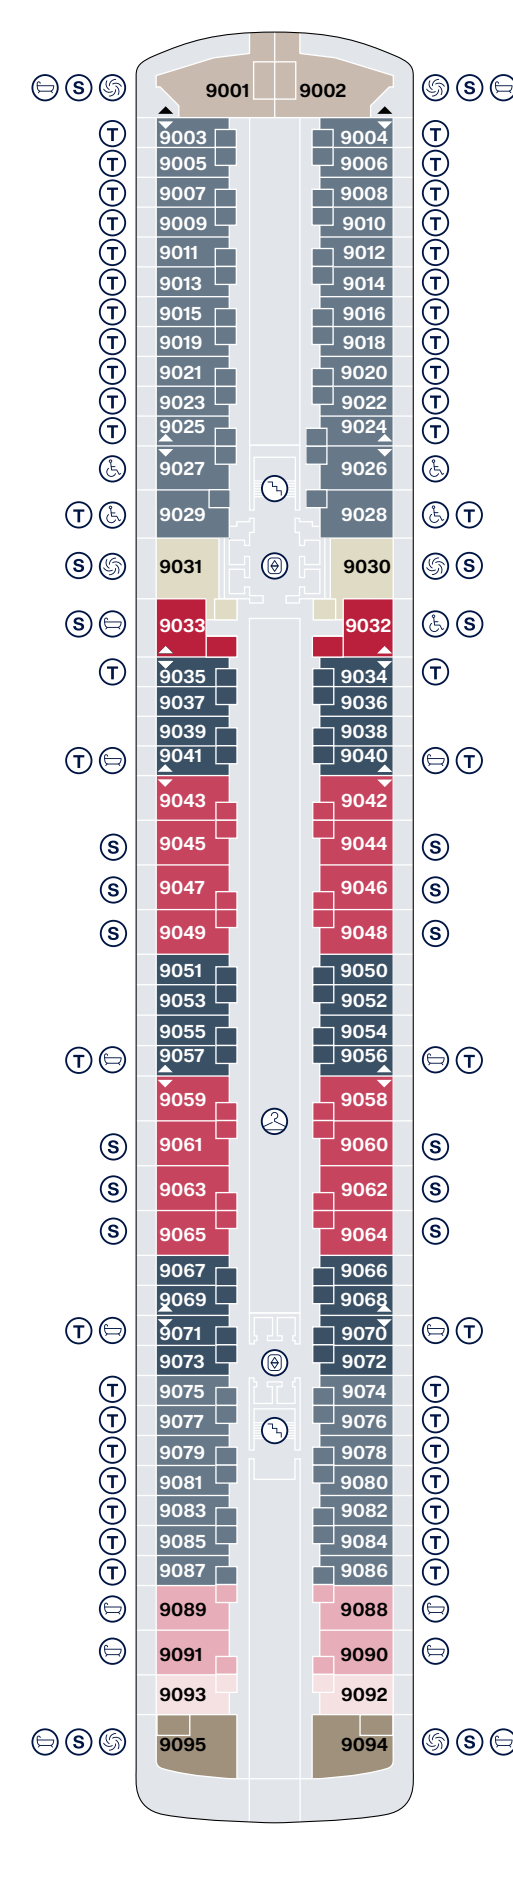

SUITE DECK PLANS

EXPLORA I | EXPLORA II

DECK 6

DECK 7

DECK 8

DECK 9

DECK 10

- OR** OWNER'S RESIDENCE
- CR** COCOON RESIDENCE
- SR** SERENITY RESIDENCE
- RR** RETREAT RESIDENCE
- CO** COVE RESIDENCE
- GP** GRAND PENTHOUSE
- PP** PREMIER PENTHOUSE
- DP** DELUXE PENTHOUSE
- PH** PENTHOUSE
- GT** OCEAN GRAND TERRACE SUITE
- OT4** OCEAN TERRACE SUITE
- OT3** OCEAN TERRACE SUITE
- OT2** OCEAN TERRACE SUITE
- OT1** OCEAN TERRACE SUITE
- PRIVATE WHIRLPOOL
- TWIN BEDS
- DOUBLE SOFA BED
- GUEST LAUNDRY
- ACCESSIBLE SUITES
- BATH
- LIFT
- STAIRCASE
- CONNECTING SUITES

PUBLIC AREA DECK PLANS

EXPLORA I

EXPLORA II

DECK 3

DECK 4

DECK 5

DECK 10

DECK 11