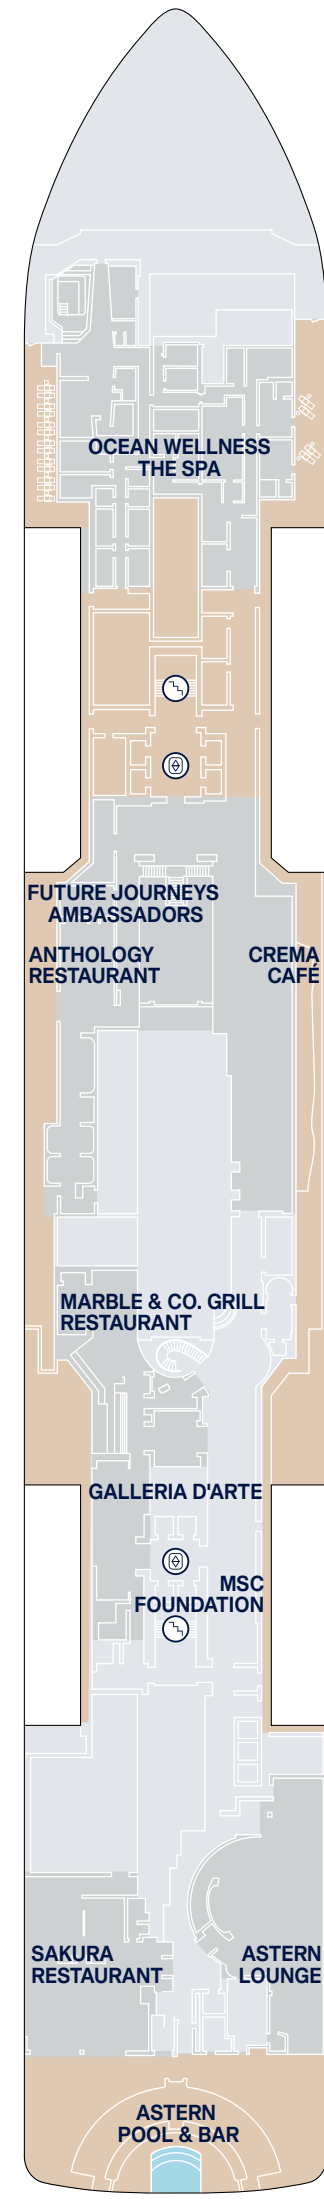

SUITE DECK PLANS

EXPLORA I | EXPLORA II

DECK 6

DECK 7

DECK 8

DECK 9

DECK 10

- OR** OWNER'S RESIDENCE
- CR** COCOON RESIDENCE
- SR** SERENITY RESIDENCE
- RR** RETREAT RESIDENCE
- CO** COVE RESIDENCE
- GP** GRAND PENTHOUSE
- PP** PREMIER PENTHOUSE
- DP** DELUXE PENTHOUSE
- PH** PENTHOUSE
- GT** OCEAN GRAND TERRACE SUITE
- OT4** OCEAN TERRACE SUITE
- OT3** OCEAN TERRACE SUITE
- OT2** OCEAN TERRACE SUITE
- OT1** OCEAN TERRACE SUITE
- PRIVATE WHIRLPOOL
- TWIN BEDS
- DOUBLE SOFA BED
- GUEST LAUNDRY
- ACCESSIBLE SUITES
- BATH
- LIFT
- STAIRCASE
- CONNECTING SUITES

PUBLIC AREA DECK PLANS

EXPLORA I

EXPLORA II

DECK 3

DECK 4

DECK 5

DECK 10

DECK 11

DECK 12

DECK 14

- OR OWNER'S RESIDENCE
- CR COCOON RESIDENCE
- SR SERENITY RESIDENCE
- RR RETREAT RESIDENCE
- CO COVE RESIDENCE
- GP GRAND PENTHOUSE
- PP PREMIER PENTHOUSE
- DP DELUXE PENTHOUSE
- PH PENTHOUSE
- GT OCEAN GRAND TERRACE SUITE
- OT4 OCEAN TERRACE SUITE
- OT3 OCEAN TERRACE SUITE
- OT2 OCEAN TERRACE SUITE
- OT1 OCEAN TERRACE SUITE
- ⊙ PRIVATE WHIRLPOOL
- T TWIN BEDS
- S DOUBLE SOFA BED
- ⊙ GUEST LAUNDRY
- ♿ ACCESSIBLE SUITES
- ♿ BATH
- ⬆ LIFT
- ⬆ STAIRCASE
- ⬆ CONNECTING SUITES