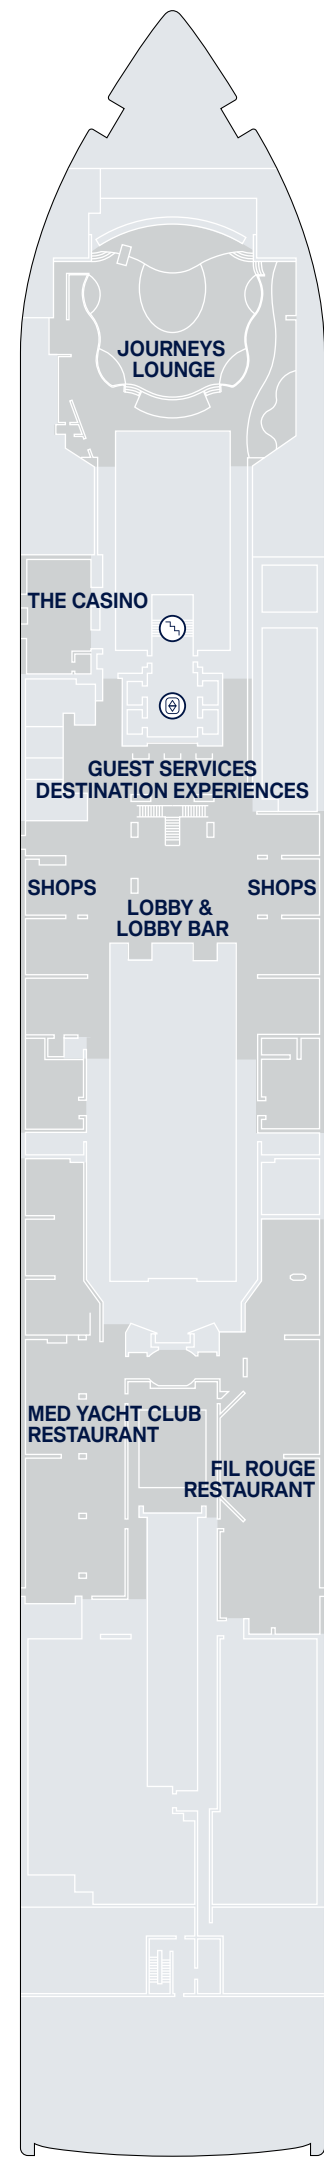

SUITE DECK PLANS

EXPLORA I | EXPLORA II

DECK 6

DECK 7

DECK 8

DECK 9

DECK 10

- OR** OWNER'S RESIDENCE
- CR** COCOON RESIDENCE
- SR** SERENITY RESIDENCE
- RR** RETREAT RESIDENCE
- CO** COVE RESIDENCE
- GP** GRAND PENTHOUSE
- PP** PREMIER PENTHOUSE
- DP** DELUXE PENTHOUSE
- PH** PENTHOUSE
- GT** OCEAN GRAND TERRACE SUITE
- OT4** OCEAN TERRACE SUITE
- OT3** OCEAN TERRACE SUITE
- OT2** OCEAN TERRACE SUITE
- OT1** OCEAN TERRACE SUITE
- PRIVATE WHIRLPOOL
- TWIN BEDS
- DOUBLE SOFA BED
- GUEST LAUNDRY
- ACCESSIBLE SUITES
- BATH
- LIFT
- STAIRCASE
- CONNECTING SUITES

PUBLIC AREA DECK PLANS

EXPLORA I

EXPLORA II

DECK 3

DECK 4

DECK 5

DECK 10

DECK 11