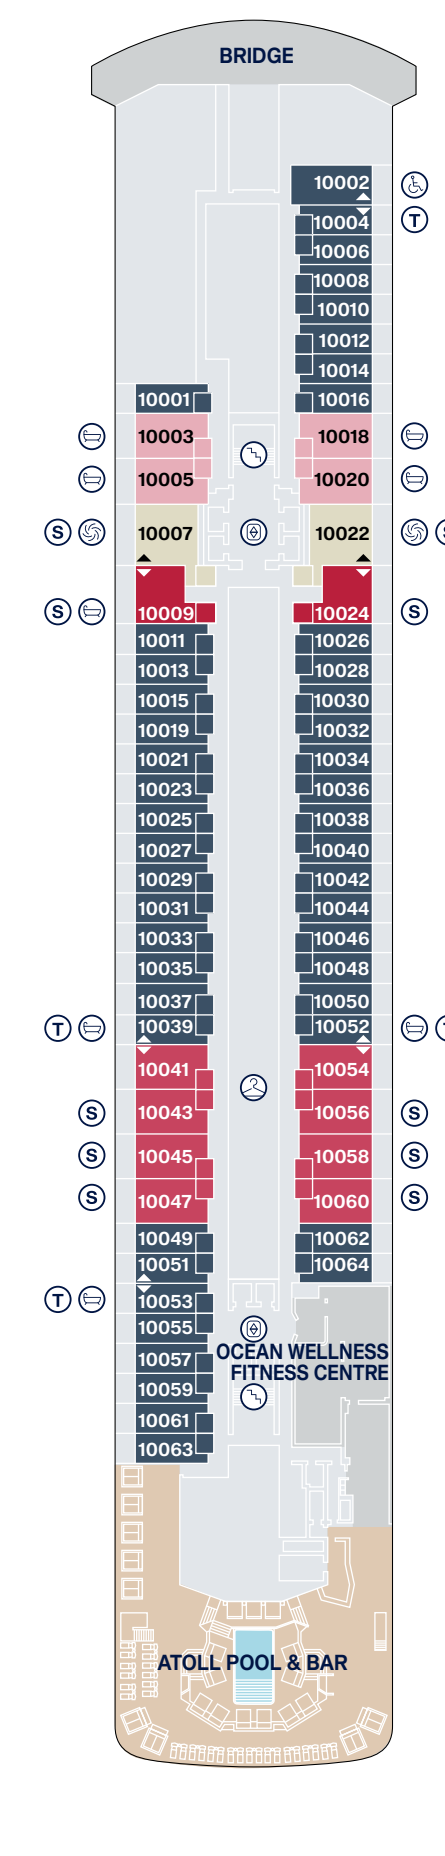

SUITE DECK PLANS

EXPLORA I | EXPLORA II

DECK 6

DECK 7

DECK 8

DECK 9

DECK 10

- OR** OWNER'S RESIDENCE
- CR** COCOON RESIDENCE
- SR** SERENITY RESIDENCE
- RR** RETREAT RESIDENCE
- CO** COVE RESIDENCE
- GP** GRAND PENTHOUSE
- PP** PREMIER PENTHOUSE
- DP** DELUXE PENTHOUSE
- PH** PENTHOUSE
- GT** OCEAN GRAND TERRACE SUITE
- OT4** OCEAN TERRACE SUITE
- OT3** OCEAN TERRACE SUITE
- OT2** OCEAN TERRACE SUITE
- OT1** OCEAN TERRACE SUITE
- PRIVATE WHIRLPOOL
- TWIN BEDS
- DOUBLE SOFA BED
- GUEST LAUNDRY
- ACCESSIBLE SUITES
- BATH
- LIFT
- STAIRCASE
- CONNECTING SUITES

PUBLIC AREA DECK PLANS

EXPLORA I

EXPLORA II

DECK 3

DECK 4

DECK 5

DECK 10

DECK 11