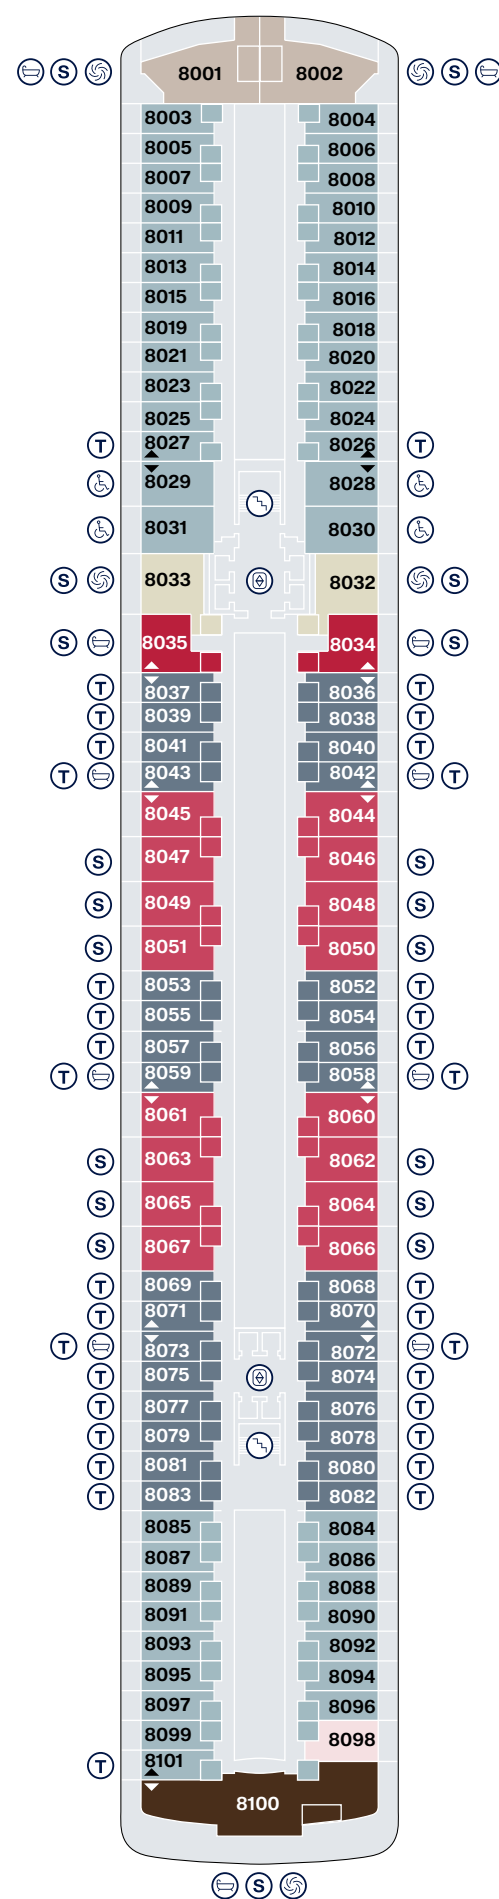

SUITE DECK PLANS

EXPLORA I | EXPLORA II

DECK 6

DECK 7

DECK 8

DECK 9

DECK 10

- OR** OWNER'S RESIDENCE
- CR** COCOON RESIDENCE
- SR** SERENITY RESIDENCE
- RR** RETREAT RESIDENCE
- CO** COVE RESIDENCE
- GP** GRAND PENTHOUSE
- PP** PREMIER PENTHOUSE
- DP** DELUXE PENTHOUSE
- PH** PENTHOUSE
- GT** OCEAN GRAND TERRACE SUITE
- OT4** OCEAN TERRACE SUITE
- OT3** OCEAN TERRACE SUITE
- OT2** OCEAN TERRACE SUITE
- OT1** OCEAN TERRACE SUITE
- PRIVATE WHIRLPOOL
- TWIN BEDS
- DOUBLE SOFA BED
- GUEST LAUNDRY
- ACCESSIBLE SUITES
- BATH
- LIFT
- STAIRCASE
- CONNECTING SUITES

PUBLIC AREA DECK PLANS

EXPLORA I

EXPLORA II

DECK 3

DECK 4

DECK 5

DECK 10

DECK 11

DECK 12

DECK 14

- OR OWNER'S RESIDENCE
- CR COCOON RESIDENCE
- SR SERENITY RESIDENCE
- RR RETREAT RESIDENCE
- CO COVE RESIDENCE
- GP GRAND PENTHOUSE
- PP PREMIER PENTHOUSE
- DP DELUXE PENTHOUSE
- PH PENTHOUSE
- GT OCEAN GRAND TERRACE SUITE
- OT4 OCEAN TERRACE SUITE
- OT3 OCEAN TERRACE SUITE
- OT2 OCEAN TERRACE SUITE
- OT1 OCEAN TERRACE SUITE
- ⊙ PRIVATE WHIRLPOOL
- T TWIN BEDS
- S DOUBLE SOFA BED
- ⊙ GUEST LAUNDRY
- ♿ ACCESSIBLE SUITES
- ♿ BATH
- ⬆ LIFT
- ⬆ STAIRCASE
- ⬆ CONNECTING SUITES