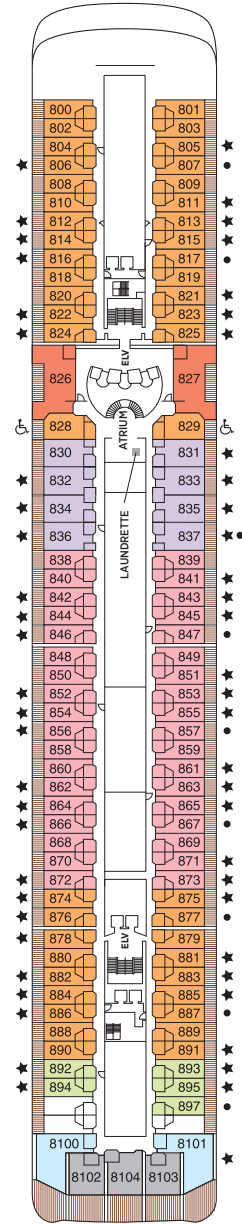

Seven Seas Mariner® DECK PLANS

OVERALL LENGTH . . . 709 ft.
 BEAM (WIDTH) 93 ft.
 DRAFT 21 ft.
 SUITES 342
 GUESTS 684
 CREW 467 International
 GUEST DECKS 8
 GROSS TONNAGE 48,075
 CRUISING SPEED 20 Knots
 SHIP'S REGISTRY Bahamas

- MS MASTER SUITE
- GS GRAND SUITE
- MN MARINER SUITE
- SS SEVEN SEAS SUITE
- HS HORIZON VIEW SUITE
- A PENTHOUSE SUITE
- B PENTHOUSE SUITE
- C PENTHOUSE SUITE
- D CONCIERGE SUITE
- E CONCIERGE SUITE
- F DELUXE VERANDA SUITE
- G DELUXE VERANDA SUITE
- H DELUXE VERANDA SUITE

DECK 5

DECK 6

DECK 7

DECK 8

DECK 9

DECK 10

DECK 11

DECK 12

- + 2-bedroom suite accommodates up to 6 guests
- Convertible sofa bed

- ♿ Wheelchair accessible suites 828, 829, 918, 919, 1012 and 1013 have shower stall instead of bathtub
- ★ Bathroom features a glass-enclosed shower instead of bathtub