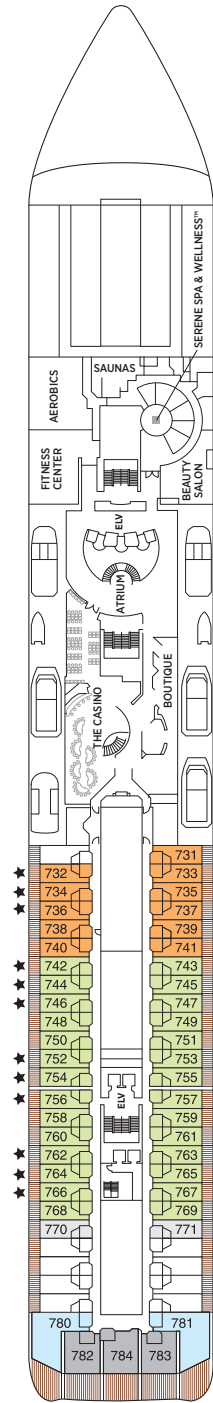

Seven Seas Mariner® DECK PLANS

OVERALL LENGTH . . . 709 ft.
 BEAM (WIDTH) 93 ft.
 DRAFT 21 ft.
 SUITES 342
 GUESTS 684
 CREW 467 International
 GUEST DECKS 8
 GROSS TONNAGE 48,075
 CRUISING SPEED 20 Knots
 SHIP'S REGISTRY Bahamas

- MS MASTER SUITE
- GS GRAND SUITE
- MN MARINER SUITE
- SS SEVEN SEAS SUITE
- HS HORIZON VIEW SUITE
- A PENTHOUSE SUITE
- B PENTHOUSE SUITE
- C PENTHOUSE SUITE
- D CONCIERGE SUITE
- E CONCIERGE SUITE
- F DELUXE VERANDA SUITE
- G DELUXE VERANDA SUITE
- H DELUXE VERANDA SUITE

DECK 5

DECK 6

DECK 7

DECK 8

DECK 9

DECK 10

DECK 11

DECK 12

- + 2-bedroom suite accommodates up to 6 guests
- Convertible sofa bed

- ♿ Wheelchair accessible suites 828, 829, 918, 919, 1012 and 1013 have shower stall instead of bathtub
- ★ Bathroom features a glass-enclosed shower instead of bathtub