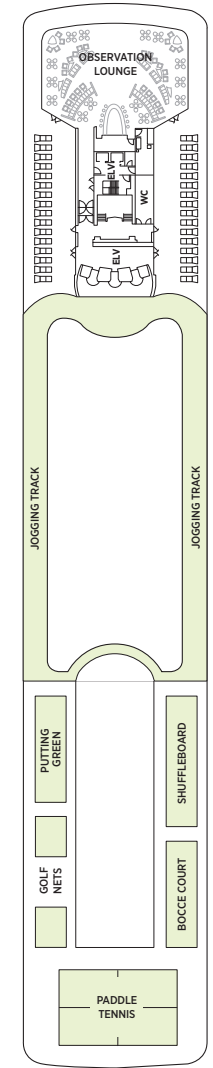

Seven Seas Mariner® DECK PLANS

OVERALL LENGTH . . . 709 ft.
 BEAM (WIDTH) 93 ft.
 DRAFT 21 ft.
 SUITES 342
 GUESTS 684
 CREW 467 International
 GUEST DECKS 8
 GROSS TONNAGE 48,075
 CRUISING SPEED 20 Knots
 SHIP'S REGISTRY Bahamas

- MS MASTER SUITE
- GS GRAND SUITE
- MN MARINER SUITE
- SS SEVEN SEAS SUITE
- HS HORIZON VIEW SUITE
- A PENTHOUSE SUITE
- B PENTHOUSE SUITE
- C PENTHOUSE SUITE
- D CONCIERGE SUITE
- E CONCIERGE SUITE
- F DELUXE VERANDA SUITE
- G DELUXE VERANDA SUITE
- H DELUXE VERANDA SUITE

DECK 5

DECK 6

DECK 7

DECK 8

DECK 9

DECK 10

DECK 11

DECK 12

- + 2-bedroom suite accommodates up to 6 guests
- Convertible sofa bed

- ♿ Wheelchair accessible suites 828, 829, 918, 919, 1012 and 1013 have shower stall instead of bathtub
- ★ Bathroom features a glass-enclosed shower instead of bathtub