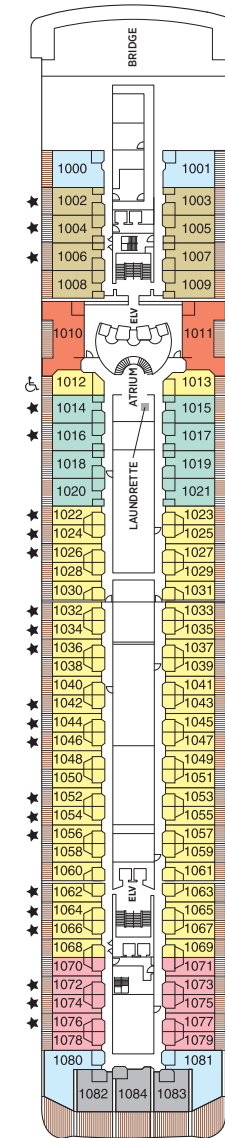

Seven Seas Mariner® DECK PLANS

OVERALL LENGTH . . . 709 ft.
 BEAM (WIDTH) 93 ft.
 DRAFT 21 ft.
 SUITES 342
 GUESTS 684
 CREW 467 International
 GUEST DECKS 8
 GROSS TONNAGE 48,075
 CRUISING SPEED 20 Knots
 SHIP'S REGISTRY Bahamas

- MS MASTER SUITE
- GS GRAND SUITE
- MN MARINER SUITE
- SS SEVEN SEAS SUITE
- HS HORIZON VIEW SUITE
- A PENTHOUSE SUITE
- B PENTHOUSE SUITE
- C PENTHOUSE SUITE
- D CONCIERGE SUITE
- E CONCIERGE SUITE
- F DELUXE VERANDA SUITE
- G DELUXE VERANDA SUITE
- H DELUXE VERANDA SUITE

DECK 5

DECK 6

DECK 7

DECK 8

DECK 9

DECK 10

DECK 11

DECK 12

- + 2-bedroom suite accommodates up to 6 guests
- Convertible sofa bed

- ♿ Wheelchair accessible suites 828, 829, 918, 919, 1012 and 1013 have shower stall instead of bathtub
- ★ Bathroom features a glass-enclosed shower instead of bathtub