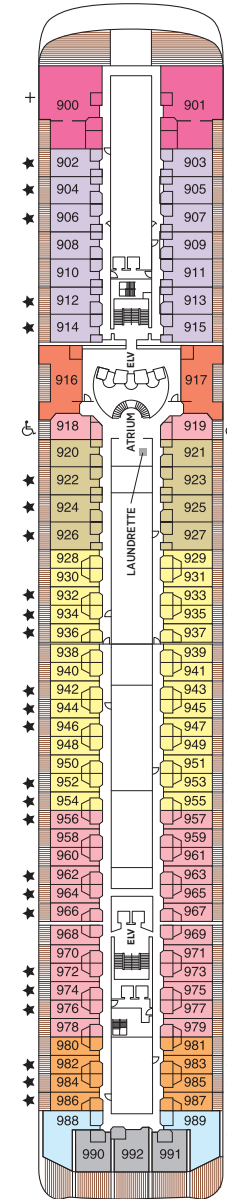

Seven Seas Mariner® DECK PLANS

OVERALL LENGTH . . . 709 ft.
 BEAM (WIDTH) 93 ft.
 DRAFT 21 ft.
 SUITES 342
 GUESTS 684
 CREW 467 International
 GUEST DECKS 8
 GROSS TONNAGE 48,075
 CRUISING SPEED 20 Knots
 SHIP'S REGISTRY Bahamas

- MS MASTER SUITE
- GS GRAND SUITE
- MN MARINER SUITE
- SS SEVEN SEAS SUITE
- HS HORIZON VIEW SUITE
- A PENTHOUSE SUITE
- B PENTHOUSE SUITE
- C PENTHOUSE SUITE
- D CONCIERGE SUITE
- E CONCIERGE SUITE
- F DELUXE VERANDA SUITE
- G DELUXE VERANDA SUITE
- H DELUXE VERANDA SUITE

DECK 5

DECK 6

DECK 7

DECK 8

DECK 9

DECK 10

DECK 11

DECK 12

- + 2-bedroom suite accommodates up to 6 guests
- Convertible sofa bed

- ♿ Wheelchair accessible suites 828, 829, 918, 919, 1012 and 1013 have shower stall instead of bathtub
- ★ Bathroom features a glass-enclosed shower instead of bathtub