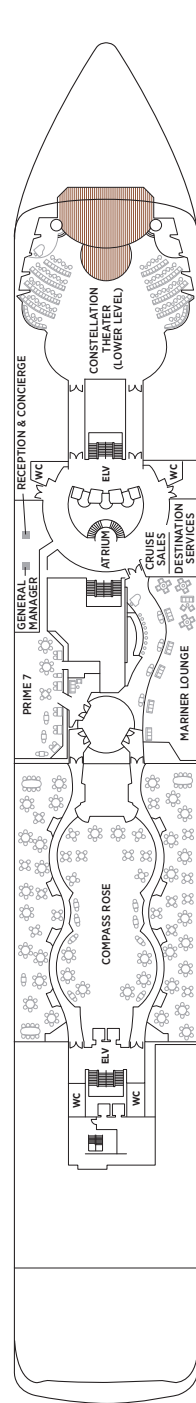

Seven Seas Mariner® DECK PLANS

OVERALL LENGTH . . . 709 ft.
 BEAM (WIDTH) 93 ft.
 DRAFT 21 ft.
 SUITES 342
 GUESTS 684
 CREW 467 International
 GUEST DECKS 8
 GROSS TONNAGE 48,075
 CRUISING SPEED 20 Knots
 SHIP'S REGISTRY Bahamas

- MS MASTER SUITE
- GS GRAND SUITE
- MN MARINER SUITE
- SS SEVEN SEAS SUITE
- HS HORIZON VIEW SUITE
- A PENTHOUSE SUITE
- B PENTHOUSE SUITE
- C PENTHOUSE SUITE
- D CONCIERGE SUITE
- E CONCIERGE SUITE
- F DELUXE VERANDA SUITE
- G DELUXE VERANDA SUITE
- H DELUXE VERANDA SUITE

DECK 5

DECK 6

DECK 7

DECK 8

DECK 9

DECK 10

DECK 11

DECK 12

- + 2-bedroom suite accommodates up to 6 guests
- Convertible sofa bed

- ♿ Wheelchair accessible suites 828, 829, 918, 919, 1012 and 1013 have shower stall instead of bathtub
- ★ Bathroom features a glass-enclosed shower instead of bathtub