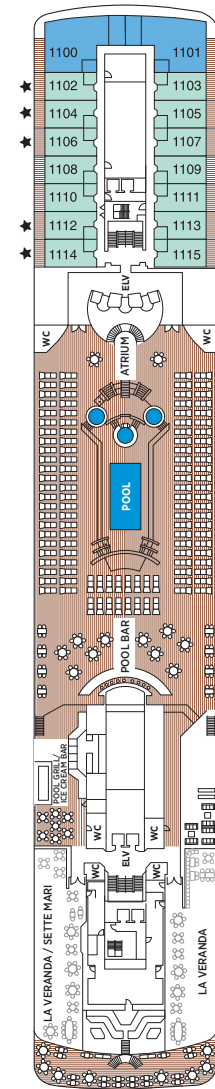

Seven Seas Mariner® DECK PLANS

OVERALL LENGTH . . . 709 ft.
 BEAM (WIDTH) 93 ft.
 DRAFT 21 ft.
 SUITES 342
 GUESTS 684
 CREW 467 International
 GUEST DECKS 8
 GROSS TONNAGE 48,075
 CRUISING SPEED 20 Knots
 SHIP'S REGISTRY Bahamas

- MS MASTER SUITE
- GS GRAND SUITE
- MN MARINER SUITE
- SS SEVEN SEAS SUITE
- HS HORIZON VIEW SUITE
- A PENTHOUSE SUITE
- B PENTHOUSE SUITE
- C PENTHOUSE SUITE
- D CONCIERGE SUITE
- E CONCIERGE SUITE
- F DELUXE VERANDA SUITE
- G DELUXE VERANDA SUITE
- H DELUXE VERANDA SUITE

DECK 5

DECK 6

DECK 7

DECK 8

DECK 9

DECK 10

DECK 11

DECK 12

- + 2-bedroom suite accommodates up to 6 guests
- Convertible sofa bed

- ♿ Wheelchair accessible suites 828, 829, 918, 919, 1012 and 1013 have shower stall instead of bathtub
- ★ Bathroom features a glass-enclosed shower instead of bathtub