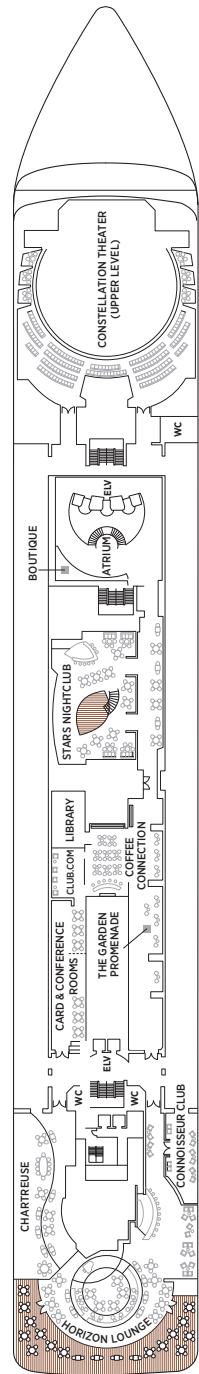

Seven Seas Mariner® DECK PLANS

OVERALL LENGTH . . . 709 ft.
 BEAM (WIDTH) 93 ft.
 DRAFT 21 ft.
 SUITES 342
 GUESTS 684
 CREW 467 International
 GUEST DECKS 8
 GROSS TONNAGE 48,075
 CRUISING SPEED 20 Knots
 SHIP'S REGISTRY Bahamas

- MS MASTER SUITE
- GS GRAND SUITE
- MN MARINER SUITE
- SS SEVEN SEAS SUITE
- HS HORIZON VIEW SUITE
- A PENTHOUSE SUITE
- B PENTHOUSE SUITE
- C PENTHOUSE SUITE
- D CONCIERGE SUITE
- E CONCIERGE SUITE
- F DELUXE VERANDA SUITE
- G DELUXE VERANDA SUITE
- H DELUXE VERANDA SUITE

DECK 5

DECK 6

DECK 7

DECK 8

DECK 9

DECK 10

DECK 11

DECK 12

- + 2-bedroom suite accommodates up to 6 guests
- Convertible sofa bed

- ♿ Wheelchair accessible suites 828, 829, 918, 919, 1012 and 1013 have shower stall instead of bathtub
- ★ Bathroom features a glass-enclosed shower instead of bathtub