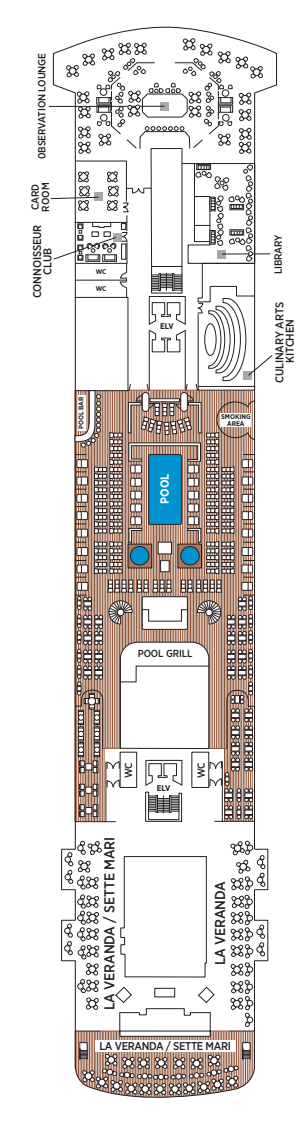

Seven Seas Splendor® DECK PLANS

OVERALL LENGTH . . . 735 ft.
 BEAM (WIDTH) 102 ft.
 DRAFT 23 ft.
 SUITES 366
 GUESTS 732
 CREW 567 International
 GUEST DECKS 10
 GROSS TONNAGE 55,498
 CRUISING SPEED 19.5 Knots
 SHIP'S REGISTRY Marshall Islands

- RS REGENT SUITE
- MS MASTER SUITE
- GS GRAND SUITE
- SP SPLENDOR SUITE
- SS SEVEN SEAS SUITE
- A PENTHOUSE SUITE
- B PENTHOUSE SUITE
- C PENTHOUSE SUITE
- D CONCIERGE SUITE
- E CONCIERGE SUITE
- F1 SUPERIOR SUITE
- F2 SUPERIOR SUITE
- G1 DELUXE VERANDA SUITE
- G2 DELUXE VERANDA SUITE
- H VERANDA SUITE

DECK 4

DECK 5

DECK 6

DECK 7

DECK 8

DECK 9

DECK 10

DECK 11

DECK 12

DECK 14

- + 2-bedroom suite accommodates up to 6 guests
- Convertible sofa bed
- ♿ Wheelchair accessible suites 822, 823 and 916 have shower stall instead of bathtub

- Connecting suites
- ★ Bathroom features a glass-enclosed shower instead of bathtub in category A, B, C, G1, G2 and H