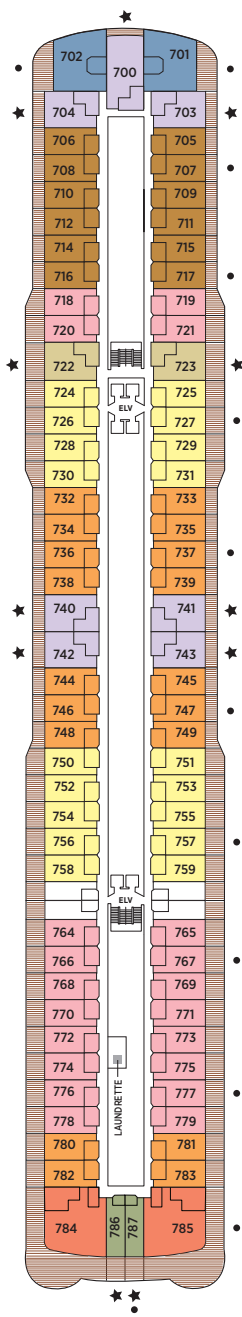

Seven Seas Splendor® DECK PLANS

OVERALL LENGTH . . . 735 ft.
 BEAM (WIDTH) 102 ft.
 DRAFT 23 ft.
 SUITES 366
 GUESTS 732
 CREW 567 International
 GUEST DECKS 10
 GROSS TONNAGE 55,498
 CRUISING SPEED 19.5 Knots
 SHIP'S REGISTRY Marshall Islands

- RS REGENT SUITE
- MS MASTER SUITE
- GS GRAND SUITE
- SP SPLENDOR SUITE
- SS SEVEN SEAS SUITE
- A PENTHOUSE SUITE
- B PENTHOUSE SUITE
- C PENTHOUSE SUITE
- D CONCIERGE SUITE
- E CONCIERGE SUITE
- F1 SUPERIOR SUITE
- F2 SUPERIOR SUITE
- G1 DELUXE VERANDA SUITE
- G2 DELUXE VERANDA SUITE
- H VERANDA SUITE

DECK 4

DECK 5

DECK 6

DECK 7

DECK 8

DECK 9

DECK 10

DECK 11

DECK 12

DECK 14

- + 2-bedroom suite accommodates up to 6 guests
- Convertible sofa bed
- ♿ Wheelchair accessible suites 822, 823 and 916 have shower stall instead of bathtub

- Connecting suites
- ★ Bathroom features a glass-enclosed shower instead of bathtub in category A, B, C, G1, G2 and H