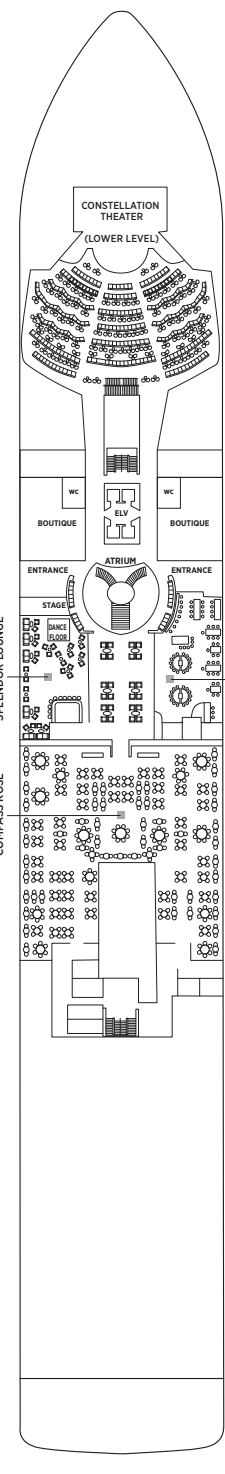

Seven Seas Splendor® DECK PLANS

OVERALL LENGTH . . . 735 ft.
 BEAM (WIDTH) 102 ft.
 DRAFT 23 ft.
 SUITES 366
 GUESTS 732
 CREW 567 International
 GUEST DECKS 10
 GROSS TONNAGE 55,498
 CRUISING SPEED 19.5 Knots
 SHIP'S REGISTRY Marshall Islands

- RS REGENT SUITE
- MS MASTER SUITE
- GS GRAND SUITE
- SP SPLENDOR SUITE
- SS SEVEN SEAS SUITE
- A PENTHOUSE SUITE
- B PENTHOUSE SUITE
- C PENTHOUSE SUITE
- D CONCIERGE SUITE
- E CONCIERGE SUITE
- F1 SUPERIOR SUITE
- F2 SUPERIOR SUITE
- G1 DELUXE VERANDA SUITE
- G2 DELUXE VERANDA SUITE
- H VERANDA SUITE

DECK 4

DECK 5

DECK 6

DECK 7

DECK 8

DECK 9

DECK 10

DECK 11

DECK 12

DECK 14

- + 2-bedroom suite accommodates up to 6 guests
- Convertible sofa bed
- ♿ Wheelchair accessible suites 822, 823 and 916 have shower stall instead of bathtub

- Connecting suites
- ★ Bathroom features a glass-enclosed shower instead of bathtub in category A, B, C, G1, G2 and H