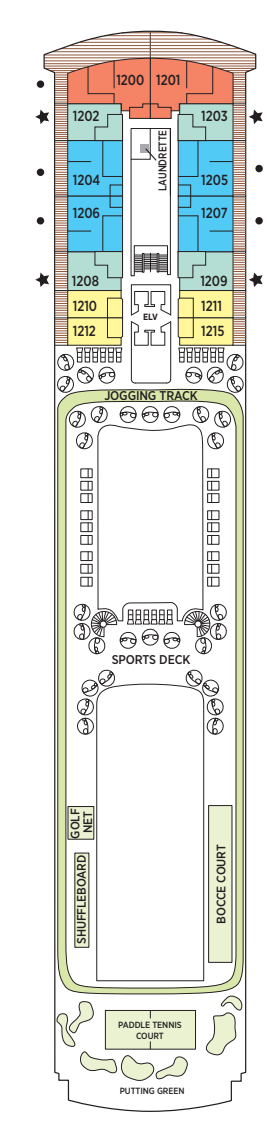

Seven Seas Splendor® DECK PLANS

OVERALL LENGTH . . . 735 ft.
 BEAM (WIDTH) 102 ft.
 DRAFT 23 ft.
 SUITES 366
 GUESTS 732
 CREW 567 International
 GUEST DECKS 10
 GROSS TONNAGE 55,498
 CRUISING SPEED 19.5 Knots
 SHIP'S REGISTRY Marshall Islands

- RS REGENT SUITE
- MS MASTER SUITE
- GS GRAND SUITE
- SP SPLENDOR SUITE
- SS SEVEN SEAS SUITE
- A PENTHOUSE SUITE
- B PENTHOUSE SUITE
- C PENTHOUSE SUITE
- D CONCIERGE SUITE
- E CONCIERGE SUITE
- F1 SUPERIOR SUITE
- F2 SUPERIOR SUITE
- G1 DELUXE VERANDA SUITE
- G2 DELUXE VERANDA SUITE
- H VERANDA SUITE

DECK 4

DECK 5

DECK 6

DECK 7

DECK 8

DECK 9

DECK 10

DECK 11

DECK 12

DECK 14

- + 2-bedroom suite accommodates up to 6 guests
- Convertible sofa bed
- ♿ Wheelchair accessible suites 822, 823 and 916 have shower stall instead of bathtub

- Connecting suites
- ★ Bathroom features a glass-enclosed shower instead of bathtub in category A, B, C, G1, G2 and H