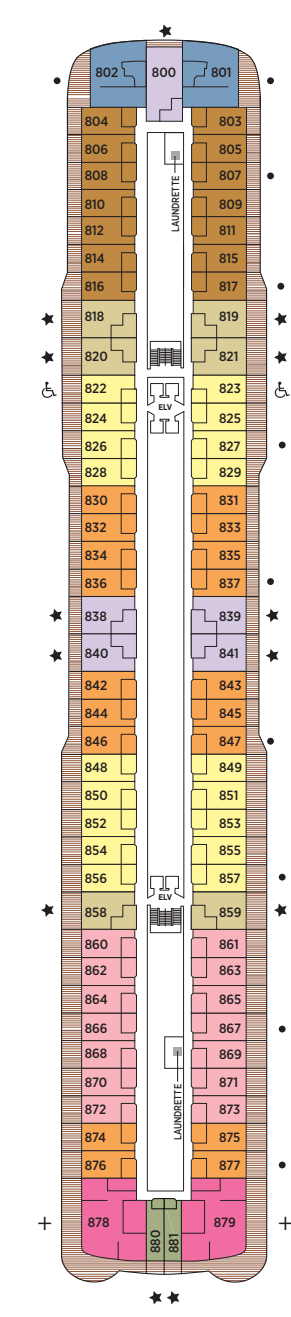

Seven Seas Splendor® DECK PLANS

OVERALL LENGTH . . . 735 ft.
 BEAM (WIDTH) 102 ft.
 DRAFT 23 ft.
 SUITES 366
 GUESTS 732
 CREW 567 International
 GUEST DECKS 10
 GROSS TONNAGE 55,498
 CRUISING SPEED 19.5 Knots
 SHIP'S REGISTRY Marshall Islands

- RS REGENT SUITE
- MS MASTER SUITE
- GS GRAND SUITE
- SP SPLENDOR SUITE
- SS SEVEN SEAS SUITE
- A PENTHOUSE SUITE
- B PENTHOUSE SUITE
- C PENTHOUSE SUITE
- D CONCIERGE SUITE
- E CONCIERGE SUITE
- F1 SUPERIOR SUITE
- F2 SUPERIOR SUITE
- G1 DELUXE VERANDA SUITE
- G2 DELUXE VERANDA SUITE
- H VERANDA SUITE

DECK 4

DECK 5

DECK 6

DECK 7

DECK 8

DECK 9

DECK 10

DECK 11

DECK 12

DECK 14

- + 2-bedroom suite accommodates up to 6 guests
- Convertible sofa bed
- ♿ Wheelchair accessible suites 822, 823 and 916 have shower stall instead of bathtub

- Connecting suites
- ★ Bathroom features a glass-enclosed shower instead of bathtub in category A, B, C, G1, G2 and H