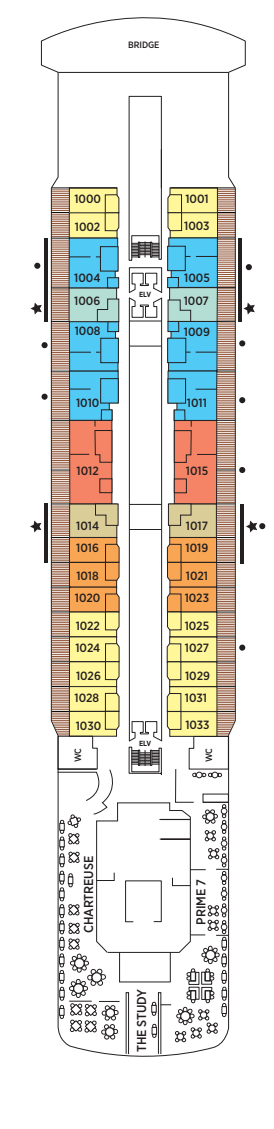

Seven Seas Splendor® DECK PLANS

OVERALL LENGTH . . . 735 ft.
 BEAM (WIDTH) 102 ft.
 DRAFT 23 ft.
 SUITES 366
 GUESTS 732
 CREW 567 International
 GUEST DECKS 10
 GROSS TONNAGE 55,498
 CRUISING SPEED 19.5 Knots
 SHIP'S REGISTRY Marshall Islands

- RS REGENT SUITE
- MS MASTER SUITE
- GS GRAND SUITE
- SP SPLENDOR SUITE
- SS SEVEN SEAS SUITE
- A PENTHOUSE SUITE
- B PENTHOUSE SUITE
- C PENTHOUSE SUITE
- D CONCIERGE SUITE
- E CONCIERGE SUITE
- F1 SUPERIOR SUITE
- F2 SUPERIOR SUITE
- G1 DELUXE VERANDA SUITE
- G2 DELUXE VERANDA SUITE
- H VERANDA SUITE

DECK 4

DECK 5

DECK 6

DECK 7

DECK 8

DECK 9

DECK 10

DECK 11

DECK 12

DECK 14

- + 2-bedroom suite accommodates up to 6 guests
- Convertible sofa bed
- ♿ Wheelchair accessible suites 822, 823 and 916 have shower stall instead of bathtub

- Connecting suites
- ★ Bathroom features a glass-enclosed shower instead of bathtub in category A, B, C, G1, G2 and H