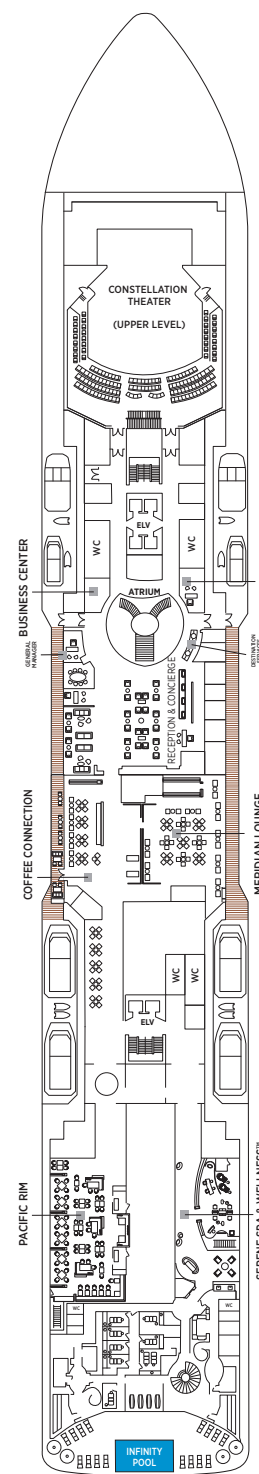

Seven Seas Splendor® DECK PLANS

OVERALL LENGTH . . . 735 ft.
 BEAM (WIDTH) 102 ft.
 DRAFT 23 ft.
 SUITES 366
 GUESTS 732
 CREW 567 International
 GUEST DECKS 10
 GROSS TONNAGE 55,498
 CRUISING SPEED 19.5 Knots
 SHIP'S REGISTRY Marshall Islands

- RS REGENT SUITE
- MS MASTER SUITE
- GS GRAND SUITE
- SP SPLENDOR SUITE
- SS SEVEN SEAS SUITE
- A PENTHOUSE SUITE
- B PENTHOUSE SUITE
- C PENTHOUSE SUITE
- D CONCIERGE SUITE
- E CONCIERGE SUITE
- F1 SUPERIOR SUITE
- F2 SUPERIOR SUITE
- G1 DELUXE VERANDA SUITE
- G2 DELUXE VERANDA SUITE
- H VERANDA SUITE

DECK 4

DECK 5

DECK 6

DECK 7

DECK 8

DECK 9

DECK 10

DECK 11

DECK 12

DECK 14

- + 2-bedroom suite accommodates up to 6 guests
- Convertible sofa bed
- ♿ Wheelchair accessible suites 822, 823 and 916 have shower stall instead of bathtub

- Connecting suites
- ★ Bathroom features a glass-enclosed shower instead of bathtub in category A, B, C, G1, G2 and H