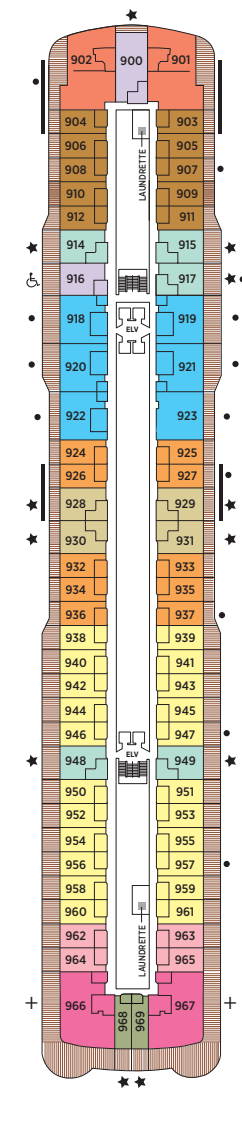

Seven Seas Splendor® DECK PLANS

OVERALL LENGTH . . . 735 ft.
 BEAM (WIDTH) 102 ft.
 DRAFT 23 ft.
 SUITES 366
 GUESTS 732
 CREW 567 International
 GUEST DECKS 10
 GROSS TONNAGE 55,498
 CRUISING SPEED 19.5 Knots
 SHIP'S REGISTRY Marshall Islands

- RS REGENT SUITE
- MS MASTER SUITE
- GS GRAND SUITE
- SP SPLENDOR SUITE
- SS SEVEN SEAS SUITE
- A PENTHOUSE SUITE
- B PENTHOUSE SUITE
- C PENTHOUSE SUITE
- D CONCIERGE SUITE
- E CONCIERGE SUITE
- F1 SUPERIOR SUITE
- F2 SUPERIOR SUITE
- G1 DELUXE VERANDA SUITE
- G2 DELUXE VERANDA SUITE
- H VERANDA SUITE

DECK 4

DECK 5

DECK 6

DECK 7

DECK 8

DECK 9

DECK 10

DECK 11

DECK 12

DECK 14

- + 2-bedroom suite accommodates up to 6 guests
- Convertible sofa bed
- ♿ Wheelchair accessible suites 822, 823 and 916 have shower stall instead of bathtub

- Connecting suites
- ★ Bathroom features a glass-enclosed shower instead of bathtub in category A, B, C, G1, G2 and H