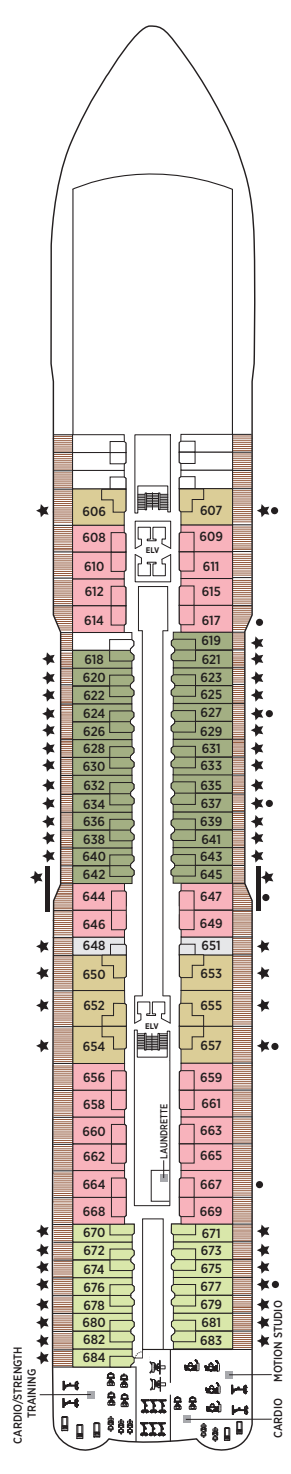

Seven Seas Splendor® DECK PLANS

OVERALL LENGTH . . . 735 ft.
 BEAM (WIDTH) 102 ft.
 DRAFT 23 ft.
 SUITES 366
 GUESTS 732
 CREW 567 International
 GUEST DECKS 10
 GROSS TONNAGE 55,498
 CRUISING SPEED 19.5 Knots
 SHIP'S REGISTRY Marshall Islands

- RS REGENT SUITE
- MS MASTER SUITE
- GS GRAND SUITE
- SP SPLENDOR SUITE
- SS SEVEN SEAS SUITE
- A PENTHOUSE SUITE
- B PENTHOUSE SUITE
- C PENTHOUSE SUITE
- D CONCIERGE SUITE
- E CONCIERGE SUITE
- F1 SUPERIOR SUITE
- F2 SUPERIOR SUITE
- G1 DELUXE VERANDA SUITE
- G2 DELUXE VERANDA SUITE
- H VERANDA SUITE

DECK 4

DECK 5

DECK 6

DECK 7

DECK 8

DECK 9

DECK 10

DECK 11

DECK 12

DECK 14

- + 2-bedroom suite accommodates up to 6 guests
- Convertible sofa bed
- ♿ Wheelchair accessible suites 822, 823 and 916 have shower stall instead of bathtub

- Connecting suites
- ★ Bathroom features a glass-enclosed shower instead of bathtub in category A, B, C, G1, G2 and H