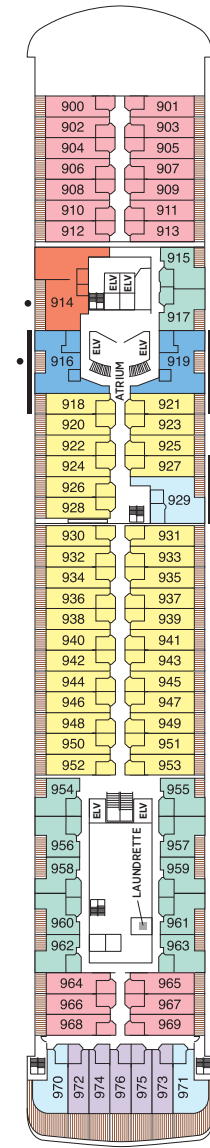

Seven Seas Voyager® DECK PLANS

OVERALL LENGTH 670 ft.
 BEAM (WIDTH) 94.5 ft.
 DRAFT 23 ft.
 SUITES 340
 GUESTS 680
 CREW 469 International
 GUEST DECKS 9
 GROSS TONNAGE 42,363
 CRUISING SPEED 20 Knots
 SHIP'S REGISTRY Bahamas

- MS MASTER SUITE
- GS GRAND SUITE
- VS VOYAGER SUITE
- SS SEVEN SEAS SUITE
- A PENTHOUSE SUITE
- B PENTHOUSE SUITE
- C PENTHOUSE SUITE
- D CONCIERGE SUITE
- E CONCIERGE SUITE
- F DELUXE VERANDA SUITE
- G DELUXE VERANDA SUITE
- H DELUXE VERANDA SUITE

DECK 4

DECK 5

DECK 6

DECK 7

DECK 8

DECK 9

DECK 10

DECK 11

DECK 12

- + 2-bedroom suite accommodates up to 6 guests
- Convertible sofa bed
- ♿ Wheelchair accessible suites 761, 762, 859 and 860 have shower stall instead of bathtub
- Connecting suites

Up to one rollaway bed can be added to most suites, please inquire at time of booking.