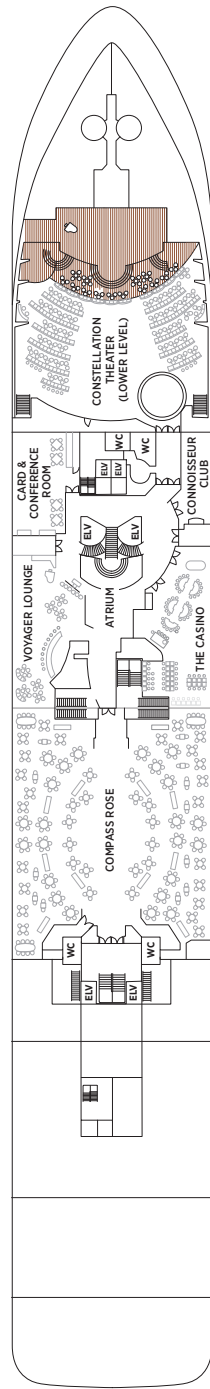

Seven Seas Voyager® DECK PLANS

OVERALL LENGTH 670 ft.
 BEAM (WIDTH) 94.5 ft.
 DRAFT 23 ft.
 SUITES 340
 GUESTS 680
 CREW 469 International
 GUEST DECKS 9
 GROSS TONNAGE 42,363
 CRUISING SPEED 20 Knots
 SHIP'S REGISTRY Bahamas

- MS MASTER SUITE
- GS GRAND SUITE
- VS VOYAGER SUITE
- SS SEVEN SEAS SUITE
- A PENTHOUSE SUITE
- B PENTHOUSE SUITE
- C PENTHOUSE SUITE
- D CONCIERGE SUITE
- E CONCIERGE SUITE
- F DELUXE VERANDA SUITE
- G DELUXE VERANDA SUITE
- H DELUXE VERANDA SUITE

DECK 4

DECK 5

DECK 6

DECK 7

DECK 8

DECK 9

DECK 10

DECK 11

DECK 12

- + 2-bedroom suite accommodates up to 6 guests
- Convertible sofa bed
- ♿ Wheelchair accessible suites 761, 762, 859 and 860 have shower stall instead of bathtub
- Connecting suites

Up to one rollaway bed can be added to most suites, please inquire at time of booking.