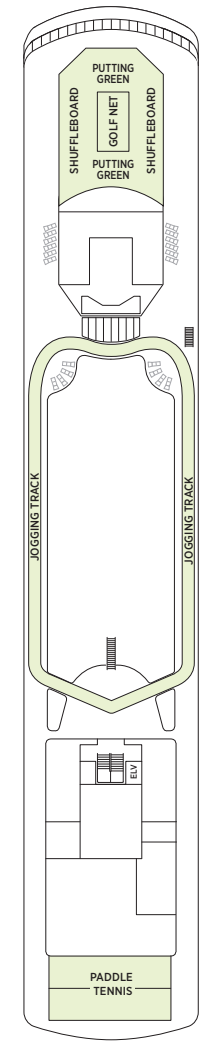

Seven Seas Voyager® DECK PLANS

OVERALL LENGTH 670 ft.
 BEAM (WIDTH) 94.5 ft.
 DRAFT 23 ft.
 SUITES 340
 GUESTS 680
 CREW 469 International
 GUEST DECKS 9
 GROSS TONNAGE 42,363
 CRUISING SPEED 20 Knots
 SHIP'S REGISTRY Bahamas

- MS MASTER SUITE
- GS GRAND SUITE
- VS VOYAGER SUITE
- SS SEVEN SEAS SUITE
- A PENTHOUSE SUITE
- B PENTHOUSE SUITE
- C PENTHOUSE SUITE
- D CONCIERGE SUITE
- E CONCIERGE SUITE
- F DELUXE VERANDA SUITE
- G DELUXE VERANDA SUITE
- H DELUXE VERANDA SUITE

DECK 4

DECK 5

DECK 6

DECK 7

DECK 8

DECK 9

DECK 10

DECK 11

DECK 12

- + 2-bedroom suite accommodates up to 6 guests
- Convertible sofa bed
- ♿ Wheelchair accessible suites 761, 762, 859 and 860 have shower stall instead of bathtub
- Connecting suites

Up to one rollaway bed can be added to most suites, please inquire at time of booking.