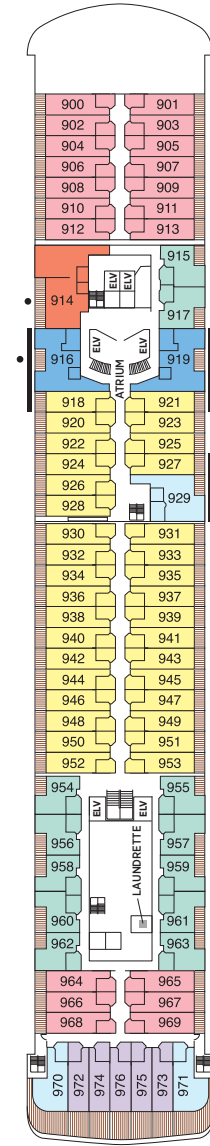

Seven Seas Voyager® DECK PLANS

OVERALL LENGTH 670 ft.
 BEAM (WIDTH) 94.5 ft.
 DRAFT 23 ft.
 SUITES 340
 GUESTS 680
 CREW 469 International
 GUEST DECKS 9
 GROSS TONNAGE 42,363
 CRUISING SPEED 20 Knots
 SHIP'S REGISTRY Bahamas

- MS MASTER SUITE
- GS GRAND SUITE
- VS VOYAGER SUITE
- SS SEVEN SEAS SUITE
- A PENTHOUSE SUITE
- B PENTHOUSE SUITE
- C PENTHOUSE SUITE
- D CONCIERGE SUITE
- E CONCIERGE SUITE
- F DELUXE VERANDA SUITE
- G DELUXE VERANDA SUITE
- H DELUXE VERANDA SUITE

DECK 4

DECK 5

DECK 6

DECK 7

DECK 8

DECK 9

DECK 10

DECK 11

DECK 12

- + 2-bedroom suite accommodates up to 6 guests
- Convertible sofa bed
- ♿ Wheelchair accessible suites 761, 762, 859 and 860 have shower stall instead of bathtub
- Connecting suites

Up to one rollaway bed can be added to most suites, please inquire at time of booking.