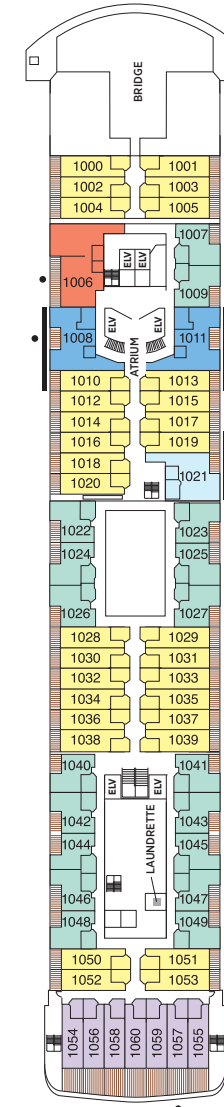

Seven Seas Voyager® DECK PLANS

OVERALL LENGTH 670 ft.
 BEAM (WIDTH) 94.5 ft.
 DRAFT 23 ft.
 SUITES 340
 GUESTS 680
 CREW 469 International
 GUEST DECKS 9
 GROSS TONNAGE 42,363
 CRUISING SPEED 20 Knots
 SHIP'S REGISTRY Bahamas

- MS MASTER SUITE
- GS GRAND SUITE
- VS VOYAGER SUITE
- SS SEVEN SEAS SUITE
- A PENTHOUSE SUITE
- B PENTHOUSE SUITE
- C PENTHOUSE SUITE
- D CONCIERGE SUITE
- E CONCIERGE SUITE
- F DELUXE VERANDA SUITE
- G DELUXE VERANDA SUITE
- H DELUXE VERANDA SUITE

DECK 4

DECK 5

DECK 6

DECK 7

DECK 8

DECK 9

DECK 10

DECK 11

DECK 12

- + 2-bedroom suite accommodates up to 6 guests
- Convertible sofa bed
- ♿ Wheelchair accessible suites 761, 762, 859 and 860 have shower stall instead of bathtub
- Connecting suites

Up to one rollaway bed can be added to most suites, please inquire at time of booking.