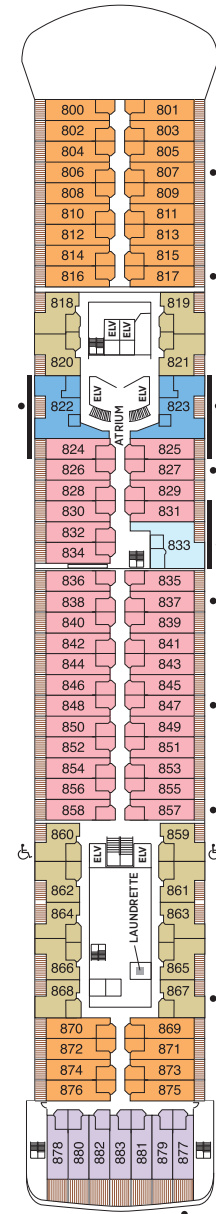

Seven Seas Voyager® DECK PLANS

OVERALL LENGTH 670 ft.
 BEAM (WIDTH) 94.5 ft.
 DRAFT 23 ft.
 SUITES 340
 GUESTS 680
 CREW 469 International
 GUEST DECKS 9
 GROSS TONNAGE 42,363
 CRUISING SPEED 20 Knots
 SHIP'S REGISTRY Bahamas

- MS MASTER SUITE
- GS GRAND SUITE
- VS VOYAGER SUITE
- SS SEVEN SEAS SUITE
- A PENTHOUSE SUITE
- B PENTHOUSE SUITE
- C PENTHOUSE SUITE
- D CONCIERGE SUITE
- E CONCIERGE SUITE
- F DELUXE VERANDA SUITE
- G DELUXE VERANDA SUITE
- H DELUXE VERANDA SUITE

DECK 4

DECK 5

DECK 6

DECK 7

DECK 8

DECK 9

DECK 10

DECK 11

DECK 12

- + 2-bedroom suite accommodates up to 6 guests
- Convertible sofa bed
- ♿ Wheelchair accessible suites 761, 762, 859 and 860 have shower stall instead of bathtub
- Connecting suites

Up to one rollaway bed can be added to most suites, please inquire at time of booking.