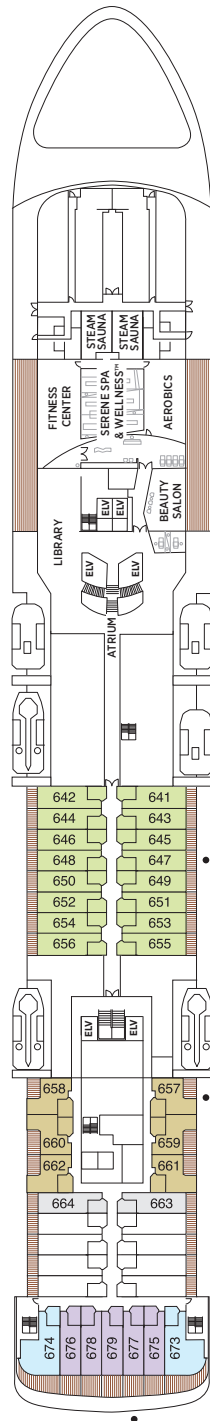

Seven Seas Voyager® DECK PLANS

OVERALL LENGTH 670 ft.
 BEAM (WIDTH) 94.5 ft.
 DRAFT 23 ft.
 SUITES 340
 GUESTS 680
 CREW 469 International
 GUEST DECKS 9
 GROSS TONNAGE 42,363
 CRUISING SPEED 20 Knots
 SHIP'S REGISTRY Bahamas

- MS MASTER SUITE
- GS GRAND SUITE
- VS VOYAGER SUITE
- SS SEVEN SEAS SUITE
- A PENTHOUSE SUITE
- B PENTHOUSE SUITE
- C PENTHOUSE SUITE
- D CONCIERGE SUITE
- E CONCIERGE SUITE
- F DELUXE VERANDA SUITE
- G DELUXE VERANDA SUITE
- H DELUXE VERANDA SUITE

DECK 4

DECK 5

DECK 6

DECK 7

DECK 8

DECK 9

DECK 10

DECK 11

DECK 12

- + 2-bedroom suite accommodates up to 6 guests
- Convertible sofa bed
- ♿ Wheelchair accessible suites 761, 762, 859 and 860 have shower stall instead of bathtub
- Connecting suites

Up to one rollaway bed can be added to most suites, please inquire at time of booking.