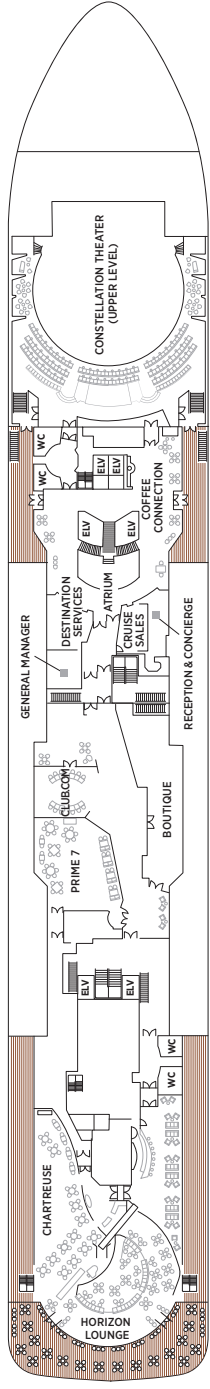

Seven Seas Voyager® DECK PLANS

OVERALL LENGTH 670 ft.
 BEAM (WIDTH) 94.5 ft.
 DRAFT 23 ft.
 SUITES 340
 GUESTS 680
 CREW 469 International
 GUEST DECKS 9
 GROSS TONNAGE 42,363
 CRUISING SPEED 20 Knots
 SHIP'S REGISTRY Bahamas

- MS MASTER SUITE
- GS GRAND SUITE
- VS VOYAGER SUITE
- SS SEVEN SEAS SUITE
- A PENTHOUSE SUITE
- B PENTHOUSE SUITE
- C PENTHOUSE SUITE
- D CONCIERGE SUITE
- E CONCIERGE SUITE
- F DELUXE VERANDA SUITE
- G DELUXE VERANDA SUITE
- H DELUXE VERANDA SUITE

DECK 4

DECK 5

DECK 6

DECK 7

DECK 8

DECK 9

DECK 10

DECK 11