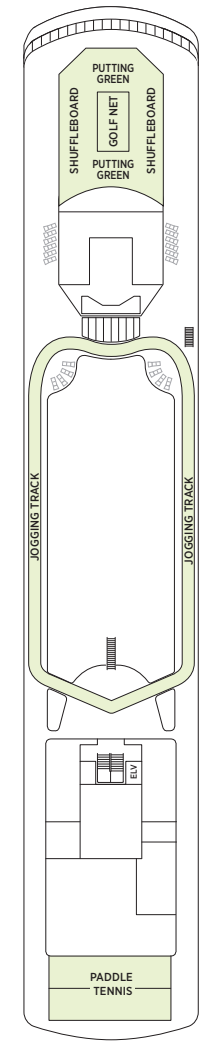

Seven Seas Voyager® DECK PLANS

OVERALL LENGTH 670 ft.
 BEAM (WIDTH) 94.5 ft.
 DRAFT 23 ft.
 SUITES 340
 GUESTS 680
 CREW 469 International
 GUEST DECKS 9
 GROSS TONNAGE 42,363
 CRUISING SPEED 20 Knots
 SHIP'S REGISTRY Bahamas

- MS MASTER SUITE
- GS GRAND SUITE
- VS VOYAGER SUITE
- SS SEVEN SEAS SUITE
- A PENTHOUSE SUITE
- B PENTHOUSE SUITE
- C PENTHOUSE SUITE
- D CONCIERGE SUITE
- E CONCIERGE SUITE
- F DELUXE VERANDA SUITE
- G DELUXE VERANDA SUITE
- H DELUXE VERANDA SUITE

DECK 4

DECK 5

DECK 6

DECK 7

DECK 8

DECK 9

DECK 10

DECK 11

DECK 12

- + 2-bedroom suite accommodates up to 6 guests
- Convertible sofa bed
- ♿ Wheelchair accessible suites 761, 762, 859 and 860 have shower stall instead of bathtub
- Connecting suites

Up to one rollaway bed can be added to most suites, please inquire at time of booking.