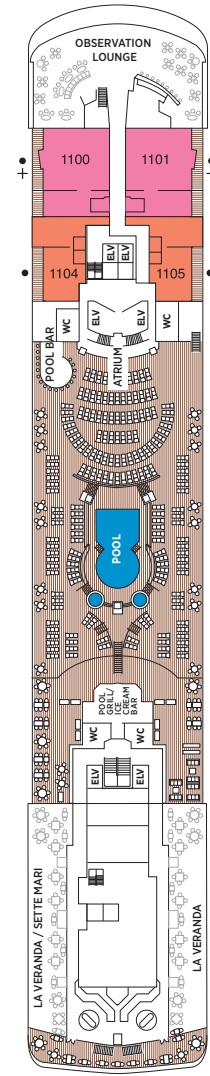

Seven Seas Voyager® DECK PLANS

OVERALL LENGTH 670 ft.
 BEAM (WIDTH) 94.5 ft.
 DRAFT 23 ft.
 SUITES 340
 GUESTS 680
 CREW 469 International
 GUEST DECKS 9
 GROSS TONNAGE 42,363
 CRUISING SPEED 20 Knots
 SHIP'S REGISTRY Bahamas

- MS MASTER SUITE
- GS GRAND SUITE
- VS VOYAGER SUITE
- SS SEVEN SEAS SUITE
- A PENTHOUSE SUITE
- B PENTHOUSE SUITE
- C PENTHOUSE SUITE
- D CONCIERGE SUITE
- E CONCIERGE SUITE
- F DELUXE VERANDA SUITE
- G DELUXE VERANDA SUITE
- H DELUXE VERANDA SUITE

DECK 4

DECK 5

DECK 6

DECK 7

DECK 8

DECK 9

DECK 10

DECK 11

DECK 12

- + 2-bedroom suite accommodates up to 6 guests
- Convertible sofa bed
- ♿ Wheelchair accessible suites 761, 762, 859 and 860 have shower stall instead of bathtub
- Connecting suites

Up to one rollaway bed can be added to most suites, please inquire at time of booking.