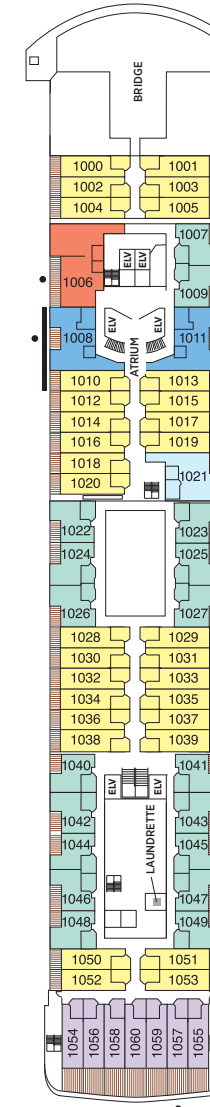

Seven Seas Voyager® DECK PLANS

OVERALL LENGTH 670 ft.
 BEAM (WIDTH) 94.5 ft.
 DRAFT 23 ft.
 SUITES 340
 GUESTS 680
 CREW 469 International
 GUEST DECKS 9
 GROSS TONNAGE 42,363
 CRUISING SPEED 20 Knots
 SHIP'S REGISTRY Bahamas

- MS MASTER SUITE
- GS GRAND SUITE
- VS VOYAGER SUITE
- SS SEVEN SEAS SUITE
- A PENTHOUSE SUITE
- B PENTHOUSE SUITE
- C PENTHOUSE SUITE
- D CONCIERGE SUITE
- E CONCIERGE SUITE
- F DELUXE VERANDA SUITE
- G DELUXE VERANDA SUITE
- H DELUXE VERANDA SUITE

DECK 4

DECK 5

DECK 6

DECK 7

DECK 8

DECK 9

DECK 10

DECK 11

DECK 12

- + 2-bedroom suite accommodates up to 6 guests
- Convertible sofa bed
- ♿ Wheelchair accessible suites 761, 762, 859 and 860 have shower stall instead of bathtub
- Connecting suites

Up to one rollaway bed can be added to most suites, please inquire at time of booking.