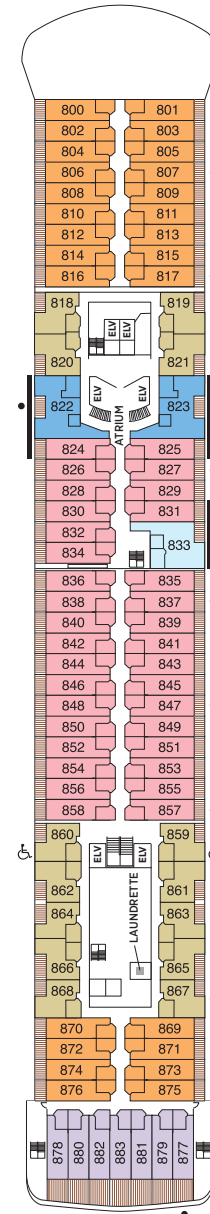

Seven Seas Voyager® DECK PLANS

OVERALL LENGTH 670 ft.
 BEAM (WIDTH) 94.5 ft.
 DRAFT 23 ft.
 SUITES 340
 GUESTS 680
 CREW 469 International
 GUEST DECKS 9
 GROSS TONNAGE 42,363
 CRUISING SPEED 20 Knots
 SHIP'S REGISTRY Bahamas

- MS MASTER SUITE
- GS GRAND SUITE
- VS VOYAGER SUITE
- SS SEVEN SEAS SUITE
- A PENTHOUSE SUITE
- B PENTHOUSE SUITE
- C PENTHOUSE SUITE
- D CONCIERGE SUITE
- E CONCIERGE SUITE
- F DELUXE VERANDA SUITE
- G DELUXE VERANDA SUITE
- H DELUXE VERANDA SUITE

DECK 4

DECK 5

DECK 6

DECK 7

DECK 8

DECK 9

DECK 10

DECK 11

DECK 12

- + 2-bedroom suite accommodates up to 6 guests
- Convertible sofa bed
- ♿ Wheelchair accessible suites 761, 762, 859 and 860 have shower stall instead of bathtub
- Connecting suites

Up to one rollaway bed can be added to most suites, please inquire at time of booking.