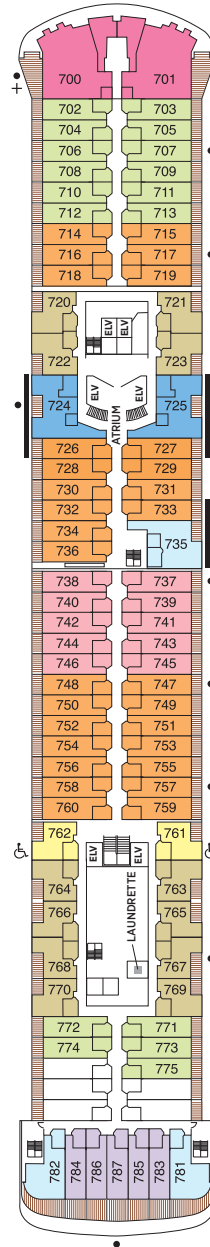

Seven Seas Voyager® DECK PLANS

OVERALL LENGTH 670 ft.
 BEAM (WIDTH) 94.5 ft.
 DRAFT 23 ft.
 SUITES 340
 GUESTS 680
 CREW 469 International
 GUEST DECKS 9
 GROSS TONNAGE 42,363
 CRUISING SPEED 20 Knots
 SHIP'S REGISTRY Bahamas

- MS MASTER SUITE
- GS GRAND SUITE
- VS VOYAGER SUITE
- SS SEVEN SEAS SUITE
- A PENTHOUSE SUITE
- B PENTHOUSE SUITE
- C PENTHOUSE SUITE
- D CONCIERGE SUITE
- E CONCIERGE SUITE
- F DELUXE VERANDA SUITE
- G DELUXE VERANDA SUITE
- H DELUXE VERANDA SUITE

DECK 4

DECK 5

DECK 6

DECK 7

DECK 8

DECK 9

DECK 10

DECK 11

DECK 12

- + 2-bedroom suite accommodates up to 6 guests
- Convertible sofa bed
- ♿ Wheelchair accessible suites 761, 762, 859 and 860 have shower stall instead of bathtub
- Connecting suites

Up to one rollaway bed can be added to most suites, please inquire at time of booking.