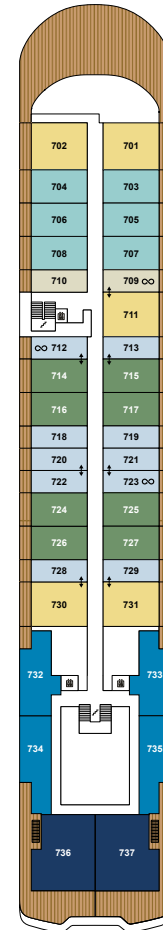

THE RITZ-CARLTON YACHT COLLECTION

DECK 3
THE MARINA TERRACE
THE MARINA

DECK 4
THE MEETING ROOMS
THE LIVING ROOM
THE BOUTIQUE
MAIN DINING EXPERIENCE
DINING PRIVÉE
505 – 519 LOWER LEVEL

DECK 5
THE POOL HOUSE
THE POOL
SUITES 501 – 545

DECK 6
THE BAR
S.E.A.
TALAAT NAM
SUITES 601 – 645

DECK 7
SUITES 701 – 737

DECK 8
MISTRAL
RITZ-KIDS®
SUITES 801 – 824

DECK 9
THE GYM
FITNESS STUDIO
THE RITZ-CARLTON SPA®
THE SPA TERRACE
THE BARBER /
THE SALON
LAUNDERETTE
THE MEDICAL CENTER

YACHT SPECIFICATIONS

- GUEST CAPACITY _____ 298
- OFFICER AND CREW _____ 246
- TOTAL SUITES _____ 149
- TONNAGE _____ 26,500
- LENGTH _____ 624 FEET / 190 METERS
- WIDTH _____ 78 FEET / 23.8 METERS
- GUEST DECKS _____ 8
- BUILT _____ 2019
- YACHT'S REGISTRY _____ MALTA

THE VIEW SUITES

SUITE SIZE UP TO 624 SQ FT / 58 SQ M
TERRACE SIZE UP TO 97 SQ FT / 9 SQ M
NUMBER OF SUITES / 4

- Dramatic floor to ceiling glass throughout
- Private terrace
- Luxurious and modern living and dining area
- Convertible sleep sofa
- Luxury custom king bed sleep system
- Double vanity bathroom with modern soaking tub and separate shower
- Digital flat screen television
- In-suite safe
- Vanity mirror and hair dryer
- Hypoallergenic pillows, upon request
- 220v and 110v outlets, as well as USB charging capabilities