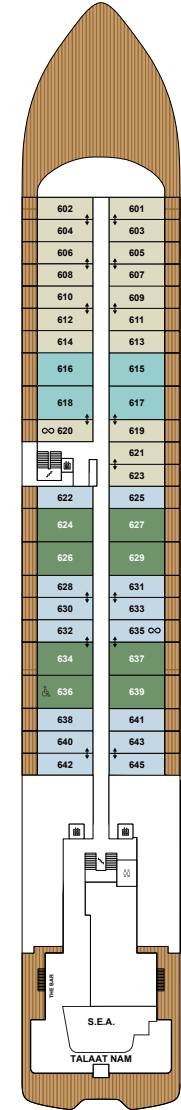

THE RITZ-CARLTON YACHT COLLECTION

DECK 3
THE MARINA TERRACE
THE MARINA

DECK 4
THE MEETING ROOMS
THE LIVING ROOM
THE BOUTIQUE
MAIN DINING EXPERIENCE
DINING PRIVÉE
505 – 519 LOWER LEVEL

DECK 5
THE POOL HOUSE
THE POOL
SUITES 501 – 545

DECK 6
THE BAR
S.E.A.
TALAAT NAM
SUITES 601 – 645

DECK 7
SUITES 701 – 737

DECK 8
MISTRAL
RITZ-KIDS®
SUITES 801 – 824

DECK 9
THE GYM
FITNESS STUDIO
THE RITZ-CARLTON SPA®
THE SPA TERRACE
THE BARBER /
THE SALON
LAUNDERETTE
THE MEDICAL CENTER

DECK 10
THE OBSERVATION
LOUNGE
THE OBSERVATION
TERRACE
THE HUMIDOR

SUITE CATEGORY

- THE OWNER'S SUITES _____
- THE VIEW SUITES _____
- THE LOFT SUITES _____
- THE GRAND SUITES _____
- THE SIGNATURE MID SUITES _____
- THE SIGNATURE SUITES _____
- THE TERRACE MID SUITES _____
- THE TERRACE SUITES _____
- ACCESSIBLE SUITES _____
- CONNECTING SUITES _____
- CONVERTIBLE SUITES* _____

YACHT SPECIFICATIONS

- GUEST CAPACITY _____ 298
- OFFICER AND CREW _____ 246
- TOTAL SUITES _____ 149
- TONNAGE _____ 26,500
- LENGTH _____ 624 FEET / 190 METERS
- WIDTH _____ 78 FEET / 23.8 METERS
- GUEST DECKS _____ 8
- BUILT _____ 2019
- YACHT'S REGISTRY _____ MALTA