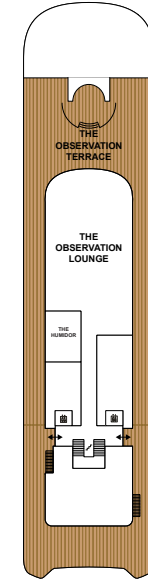

THE RITZ-CARLTON YACHT COLLECTION

DECK 3
THE MARINA TERRACE
THE MARINA

DECK 4
THE MEETING ROOMS
THE LIVING ROOM
THE BOUTIQUE
MAIN DINING EXPERIENCE
DINING PRIVÉE
505 – 519 LOWER LEVEL

DECK 5
THE POOL HOUSE
THE POOL
SUITES 501 – 545

DECK 6
THE BAR
S.E.A.
TALAAT NAM
SUITES 601 – 645

DECK 7
SUITES 701 – 737

DECK 8
MISTRAL
RITZ-KIDS®
SUITES 801 – 824

DECK 9
THE GYM
FITNESS STUDIO
THE RITZ-CARLTON SPA®
THE SPA TERRACE
THE BARBER /
THE SALON
LAUNDERETTE
THE MEDICAL CENTER

DECK 10
THE OBSERVATION
LOUNGE
THE OBSERVATION
TERRACE
THE HUMIDOR

SUITE CATEGORY

- THE OWNER'S SUITES _____
- THE VIEW SUITES _____
- THE LOFT SUITES _____
- THE GRAND SUITES _____
- THE SIGNATURE MID SUITES _____
- THE SIGNATURE SUITES _____
- THE TERRACE MID SUITES _____
- THE TERRACE SUITES _____
- ACCESSIBLE SUITES _____
- CONNECTING SUITES _____
- CONVERTIBLE SUITES* _____

THE VIEW SUITES

SUITE SIZE UP TO 624 SQ FT / 58 SQ M
TERRACE SIZE UP TO 97 SQ FT / 9 SQ M
NUMBER OF SUITES / 4

- Dramatic floor to ceiling glass throughout
- Private terrace
- Luxurious and modern living and dining area
- Convertible sleep sofa
- Luxury custom king bed sleep system
- Double vanity bathroom with modern soaking tub and separate shower
- Digital flat screen television
- In-suite safe
- Vanity mirror and hair dryer
- Hypoallergenic pillows, upon request
- 220v and 110v outlets, as well as USB charging capabilities