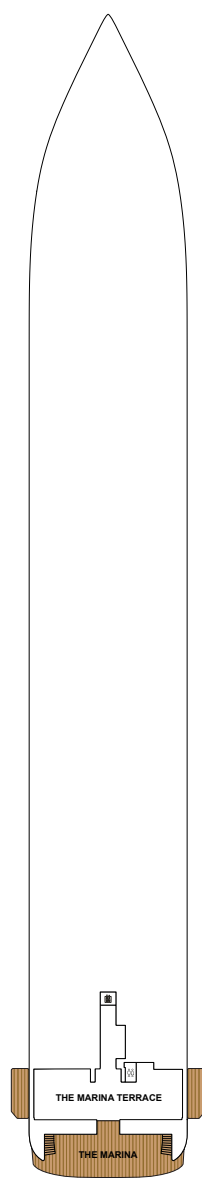

THE RITZ-CARLTON YACHT COLLECTION

DECK 3
THE MARINA TERRACE
THE MARINA

DECK 4
THE MEETING ROOMS
THE LIVING ROOM
THE BOUTIQUE
MAIN DINING EXPERIENCE
DINING PRIVÉE
505 – 519 LOWER LEVEL

DECK 5
THE POOL HOUSE
THE POOL
SUITES 501 – 545

DECK 6
THE BAR
S.E.A.
TALAAT NAM
SUITES 601 – 645

DECK 7
SUITES 701 – 737

DECK 8
MISTRAL
RITZ-KIDS®
SUITES 801 – 824

DECK 9
THE GYM
FITNESS STUDIO
THE RITZ-CARLTON SPA®
THE SPA TERRACE
THE BARBER /
THE SALON
LAUNDERETTE
THE MEDICAL CENTER

DECK 10
THE OBSERVATION
LOUNGE
THE OBSERVATION
TERRACE
THE HUMIDOR

SUITE CATEGORY

- THE OWNER'S SUITES _____
- THE VIEW SUITES _____
- THE LOFT SUITES _____
- THE GRAND SUITES _____
- THE SIGNATURE MID SUITES _____
- THE SIGNATURE SUITES _____
- THE TERRACE MID SUITES _____
- THE TERRACE SUITES _____
- ACCESSIBLE SUITES _____
- CONNECTING SUITES _____
- CONVERTIBLE SUITES* _____

YACHT SPECIFICATIONS

- GUEST CAPACITY _____ 298
- OFFICER AND CREW _____ 246
- TOTAL SUITES _____ 149
- TONNAGE _____ 26,500
- LENGTH _____ 624 FEET / 190 METERS
- WIDTH _____ 78 FEET / 23.8 METERS
- GUEST DECKS _____ 8
- BUILT _____ 2019
- YACHT'S REGISTRY _____ MALTA