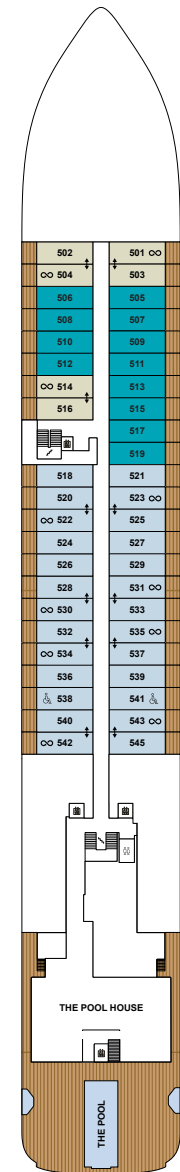

THE RITZ-CARLTON YACHT COLLECTION

DECK 3
THE MARINA TERRACE
THE MARINA

DECK 4
THE MEETING ROOMS
THE LIVING ROOM
THE BOUTIQUE
MAIN DINING EXPERIENCE
DINING PRIVÉE
505 – 519 LOWER LEVEL

DECK 5
THE POOL HOUSE
THE POOL
SUITES 501 – 545

DECK 6
THE BAR
S.E.A.
TALAAT NAM
SUITES 601 – 645

DECK 7
SUITES 701 – 737

DECK 8
MISTRAL
RITZ-KIDS®
SUITES 801 – 824

DECK 9
THE GYM
FITNESS STUDIO
THE RITZ-CARLTON SPA®
THE SPA TERRACE
THE BARBER /
THE SALON
LAUNDERETTE
THE MEDICAL CENTER

DECK 10
THE OBSERVATION
LOUNGE
THE OBSERVATION
TERRACE
THE HUMIDOR

SUITE CATEGORY

- THE OWNER'S SUITES _____
- THE VIEW SUITES _____
- THE LOFT SUITES _____
- THE GRAND SUITES _____
- THE SIGNATURE MID SUITES _____
- THE SIGNATURE SUITES _____
- THE TERRACE MID SUITES _____
- THE TERRACE SUITES _____
- ACCESSIBLE SUITES _____
- CONNECTING SUITES _____
- CONVERTIBLE SUITES* _____

YACHT SPECIFICATIONS

- GUEST CAPACITY _____ 298
- OFFICER AND CREW _____ 246
- TOTAL SUITES _____ 149
- TONNAGE _____ 26,500
- LENGTH _____ 624 FEET / 190 METERS
- WIDTH _____ 78 FEET / 23.8 METERS
- GUEST DECKS _____ 8
- BUILT _____ 2019
- YACHT'S REGISTRY _____ MALTA