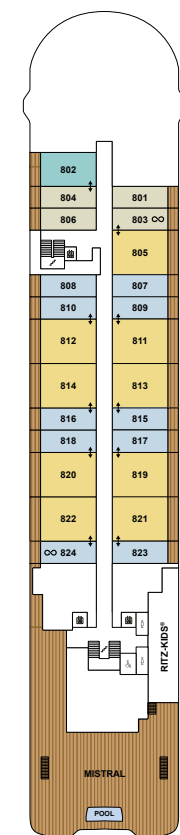

THE RITZ-CARLTON YACHT COLLECTION

DECK 3
THE MARINA TERRACE
THE MARINA

DECK 4
THE MEETING ROOMS
THE LIVING ROOM
THE BOUTIQUE
MAIN DINING EXPERIENCE
DINING PRIVÉE
505 – 519 LOWER LEVEL

DECK 5
THE POOL HOUSE
THE POOL
SUITES 501 – 545

DECK 6
THE BAR
S.E.A.
TALAAT NAM
SUITES 601 – 645

DECK 7
SUITES 701 – 737

DECK 8
MISTRAL
RITZ-KIDS®
SUITES 801 – 824

DECK 9
THE GYM
FITNESS STUDIO
THE RITZ-CARLTON SPA®
THE SPA TERRACE
THE BARBER /
THE SALON
LAUNDERETTE
THE MEDICAL CENTER

DECK 10
THE OBSERVATION
LOUNGE
THE OBSERVATION
TERRACE
THE HUMIDOR

SUITE CATEGORY

- THE OWNER'S SUITES _____
- THE VIEW SUITES _____
- THE LOFT SUITES _____
- THE GRAND SUITES _____
- THE SIGNATURE MID SUITES _____
- THE SIGNATURE SUITES _____
- THE TERRACE MID SUITES _____
- THE TERRACE SUITES _____
- ACCESSIBLE SUITES _____
- CONNECTING SUITES _____
- CONVERTIBLE SUITES* _____

THE VIEW SUITES

SUITE SIZE UP TO 624 SQ FT / 58 SQ M
TERRACE SIZE UP TO 97 SQ FT / 9 SQ M
NUMBER OF SUITES / 4

- Dramatic floor to ceiling glass throughout
- Private terrace
- Luxurious and modern living and dining area
- Convertible sleep sofa
- Luxury custom king bed sleep system
- Double vanity bathroom with modern soaking tub and separate shower
- Digital flat screen television
- In-suite safe
- Vanity mirror and hair dryer
- Hypoallergenic pillows, upon request
- 220v and 110v outlets, as well as USB charging capabilities