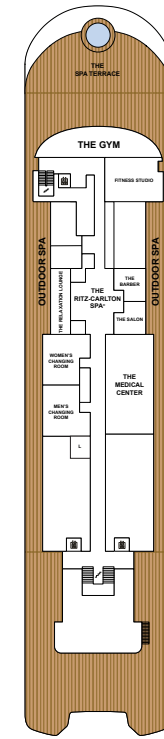

THE RITZ-CARLTON YACHT COLLECTION

DECK 3
THE MARINA TERRACE
THE MARINA

DECK 4
THE MEETING ROOMS
THE LIVING ROOM
THE BOUTIQUE
MAIN DINING EXPERIENCE
DINING PRIVÉE
505 – 519 LOWER LEVEL

DECK 5
THE POOL HOUSE
THE POOL
SUITES 501 – 545

DECK 6
THE BAR
S.E.A.
TALAAT NAM
SUITES 601 – 645

DECK 7
SUITES 701 – 737

DECK 8
MISTRAL
RITZ-KIDS®
SUITES 801 – 824

DECK 9
THE GYM
FITNESS STUDIO
THE RITZ-CARLTON SPA®
THE SPA TERRACE
THE BARBER /
THE SALON
LAUNDERETTE
THE MEDICAL CENTER

DECK 10
THE OBSERVATION
LOUNGE
THE OBSERVATION
TERRACE
THE HUMIDOR

SUITE CATEGORY

- THE OWNER'S SUITES _____
- THE VIEW SUITES _____
- THE LOFT SUITES _____
- THE GRAND SUITES _____
- THE SIGNATURE MID SUITES _____
- THE SIGNATURE SUITES _____
- THE TERRACE MID SUITES _____
- THE TERRACE SUITES _____
- ACCESSIBLE SUITES _____
- CONNECTING SUITES _____
- CONVERTIBLE SUITES* _____

THE VIEW SUITES

SUITE SIZE UP TO 624 SQ FT / 58 SQ M
TERRACE SIZE UP TO 97 SQ FT / 9 SQ M
NUMBER OF SUITES / 4

- Dramatic floor to ceiling glass throughout
- Private terrace
- Luxurious and modern living and dining area
- Convertible sleep sofa
- Luxury custom king bed sleep system
- Double vanity bathroom with modern soaking tub and separate shower
- Digital flat screen television
- In-suite safe
- Vanity mirror and hair dryer
- Hypoallergenic pillows, upon request
- 220v and 110v outlets, as well as USB charging capabilities