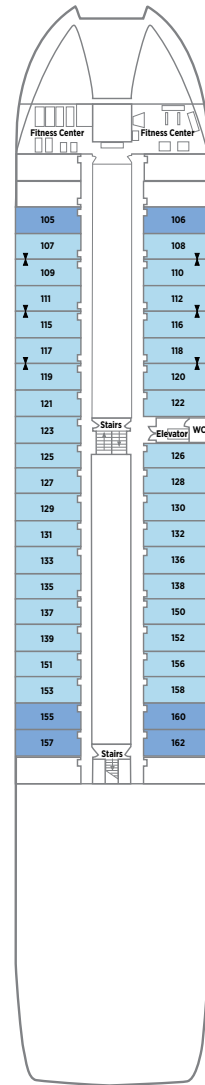

HARMONY DECK 1

Fitness Center

SUITE CATEGORIES

- CS (2) | CRYSTAL SUITE | 883 SQ. FT. (82 SQ. M.) SEAHORSE DECK 2
- CP (2) | CRYSTAL PENTHOUSE | 664 SQ. FT. (61.6 SQ. M.) SEAHORSE DECK 2
- PH (12) | PENTHOUSE | 330 SQ. FT. (30.6 SQ. M.) SEAHORSE DECK 2
- S1 (21) | DELUXE SUITE W/ FRENCH BALCONY | 219 SQ. FT. (20.3 SQ. M.) SEAHORSE DECK 2
- S2 (1) | DELUXE SUITE W/ FRENCH BALCONY | 206 SQ. FT. (19 SQ. M.) SEAHORSE DECK 2
- W1 (35) | DELUXE SUITE W/ FIXED WINDOW | 219 SQ. FT. (20.3 SQ. M.) HARMONY DECK 1
- W2 (6) | DELUXE SUITE W/ FIXED WINDOW | 219 SQ. FT. (20.3 SQ. M.) HARMONY DECK 1

SPECIFICATIONS

- GUEST CAPACITY 154
- STAFF TO GUEST RATIO 1.67
- LENGTH ..... 395 FT. (120.4 M.)
- WIDTH ..... .75 FT. (22.9 M.)

▶◀ Connecting staterooms