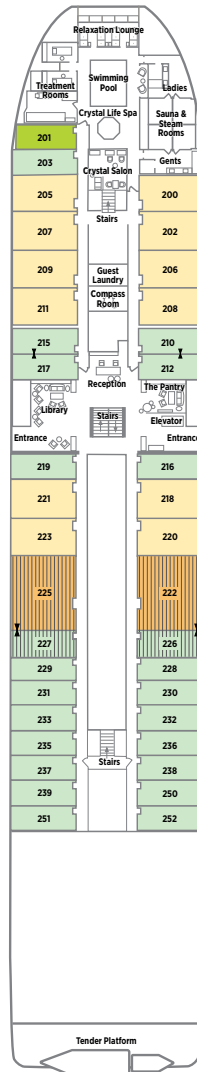

SEAHORSE DECK 2

Compass Room
Crystal Life Spa
Crystal Salon
Library
Reception
Sauna & Steam Rooms
Swimming Pool
Treatment Rooms
The Pantry