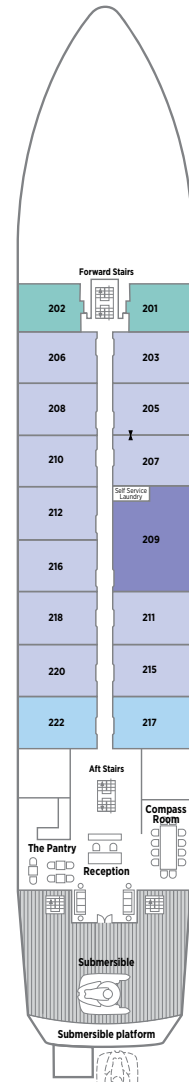

SEABREEZE DECK 2

The Compass Room
Reception
Self Service Laundry
Submersible Platform
The Pantry

SUITE CATEGORIES

● OS (1) | OWNER'S SUITE | 515 SQ. FT. (47.8 SQ. M.)	SEABREEZE DECK 2
● S1 (13) | YACHT SUITE | 280 SQ. FT. (26 SQ. M.)	HORIZON DECK 3
● S2 (12) | YACHT SUITE | 280 SQ. FT. (26 SQ. M.)	SEABREEZE DECK 2
● S3 (3) | YACHT SUITE | 280 SQ. FT. (26 SQ. M.)	SEABREEZE DECK 2 HORIZON DECK 3
● S4 (2) | YACHT SUITE | 223 SQ. FT. (20.7 SQ. M.)	SEABREEZE DECK 2

SPECIFICATIONS

GUEST CAPACITY	62
STAFF TO GUEST RATIO	1.44
GROSS REGISTERED TONS	3,370
LENGTH	279.72 FT. (85.26 M.)
WIDTH	46 FT. (14.0 M.)
DRAFT	12.53 FT (3.82 M)
CRUISING SPEED	.MAX 14KMH
▶◀ Connecting staterooms