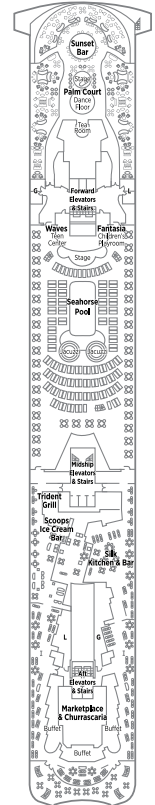

CRYSTAL SERENITY | DECK PLANS — 980 GUESTS
 BEGINNING NOVEMBER 11, 2018

SEABREEZE PENTHOUSE SUITE BATHROOM*

SEABREEZE PENTHOUSE*

SUN DECK 13

- Crystal Life Fitness
- Crystal Life Salon
- Crystal Life Spa
- Sun Deck
- Wimbledon Court