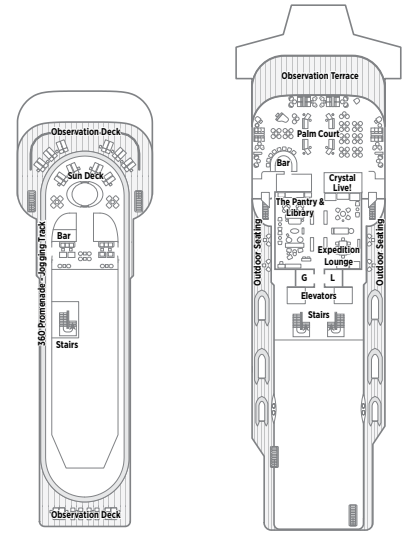

SUN DECK 13

Sun Deck