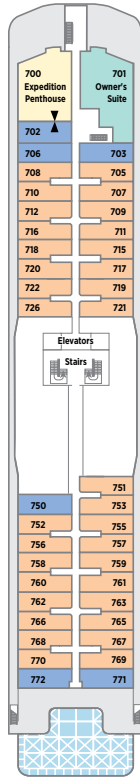

SEABREEZE DECK 7

Guest room categories ES, OS, EP, S1 & S5