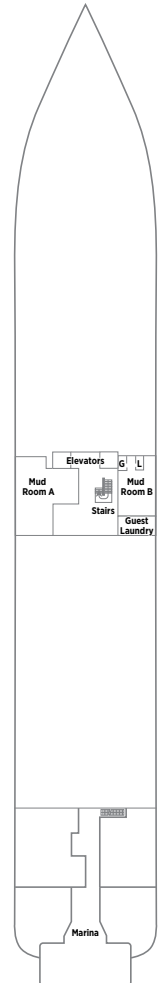

MARINA DECK 3

Guest Laundry
Marina
Mud Rooms

SUITE CATEGORIES

- ES | EXPEDITION SUITE (EP + S5) | 1,290 SQ. FT. (119.8 SQ. M.) SEABREEZE DECK 7
- OS | OWNER'S SUITE (STARBOARD) | 1,130 SQ. FT. (105 SQ. M.) SEABREEZE DECK 7
- EP | EXPEDITION PENTHOUSE (PORT) | 985 SQ. FT. (91.5 SQ. M.) SEABREEZE DECK 7
- PS | PENTHOUSE SUITE | 457 SQ. FT. (42.5 SQ. M.) PENTHOUSE DECK 8
- S1 | ● S2 | ● S3 | ● S4
  ● S5 | ● S6 | ● S7 | DELUXE SUITE | 304 SQ. FT. (28.3 SQ. M.) PENTHOUSE DECK 8
  SEABREEZE DECK 7
  HARMONY DECK 6
  SEAHORSE DECK 5

SPECIFICATIONS

GUEST CAPACITY 200
STAFF TO GUEST RATIO ..... 1 TO 1
▶◀ Connecting staterooms
*Artists' renderings and subject to change.